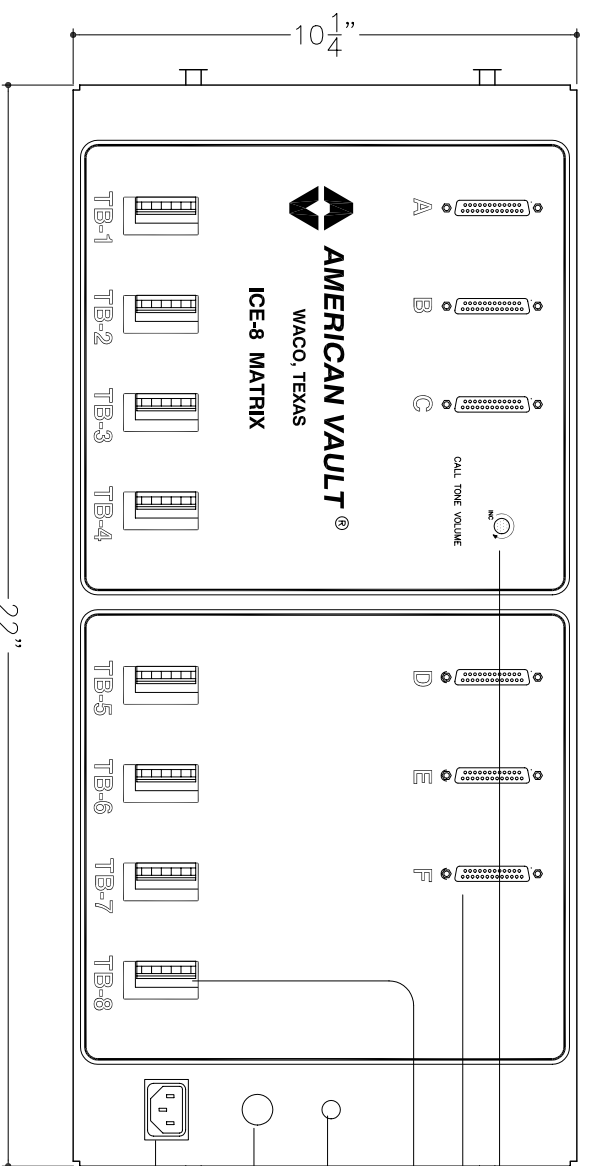

TERMINAL BLOCK DETAIL (TB-1 THRU TB-8)

- CALL TONE VOLUME
- CONSOLE CONNECTORS (A THRU F)
- TERMINAL BLOCKS (TB-1 THRU TB-8)
- POWER ON INDICATOR
- FUSE HOLDER/FUSE
- MATRIX MOUNTING STUD (4)
- DETACHABLE POWER CORD

MODEL 5802 (ICE-8 MATRIX)

- VOLUME CONTROL KNOB (INCOMING)
- CONSOLE CABLE
- TALK LEVEL INDICATOR
- CONSOLE OVERLAY
- MICROPHONE
- TALK BOOST KEY
- HOLD KEY
- CHANNEL SELECT KEYS (1 THRU 8)
- SOUND PORT
- CHANNEL STATUS INDICATORS (RED & YELLOW)
- CANCEL KEY

MODEL 5801 (ICE-8 CONSOLE)

DESCRIPTION

PRODUCT APPLICATION DRAWING
5000 SERIES AUDIO SYSTEM
ICE-8 CONSOLE & MATRIX

SIZE	DWG. NO.	DATE	SCALE
B	20050	12.07.01	NONE
			SHEET 1 of 1