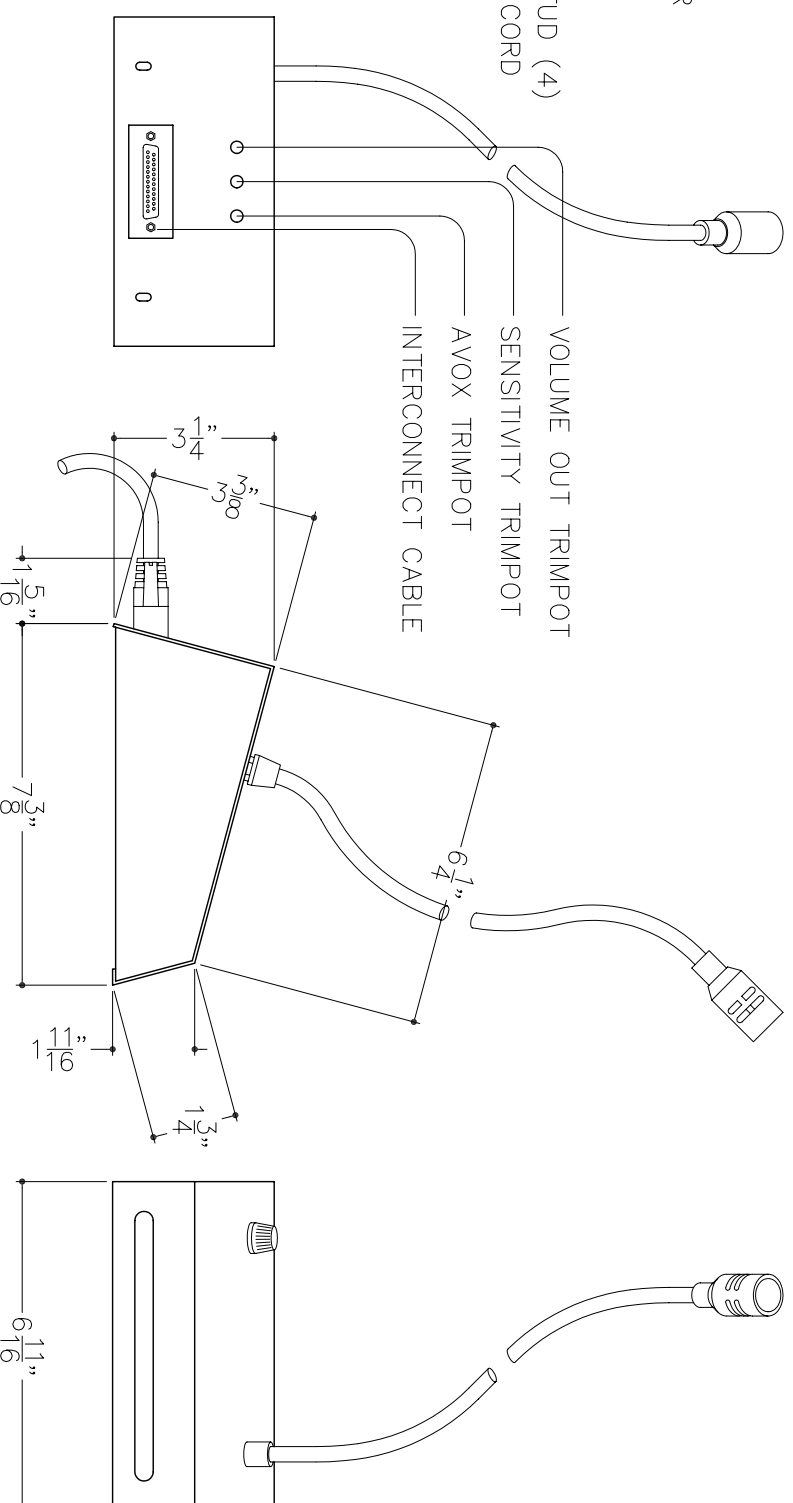

TERMINAL BLOCK DETAIL (TB-1 THRU TB-8)

- CALL TONE VOLUME
- CONSOLE CONNECTORS (A THRU F)
- TERMINAL BLOCKS (TB-1 THRU TB-8)
- POWER ON INDICATOR
- FUSE HOLDER/FUSE
- MATRIX MOUNTING STUD (4)
- DETACHABLE POWER CORD

MODEL 5802 (ICE-8 MATRIX)

- VOLUME CONTROL KNOB (INCOMING)
- CONSOLE CABLE
- TALK LEVEL INDICATOR
- CONSOLE OVERLAY
- MICROPHONE
- TALK BOOST KEY
- HOLD KEY
- CHANNEL SELECT KEYS (1 THRU 8)
- SOUND PORT
- CHANNEL STATUS INDICATORS (RED & YELLOW)
- CANCEL KEY

MODEL 5801 (ICE-8 CONSOLE)

DESCRIPTION

PRODUCT APPLICATION DRAWING
5000 SERIES AUDIO SYSTEM
ICE-8 CONSOLE & MATRIX

SIZE	DWG. NO.	DATE	SCALE
B	20050	12.07.01	NONE
			SHEET 1 of 1