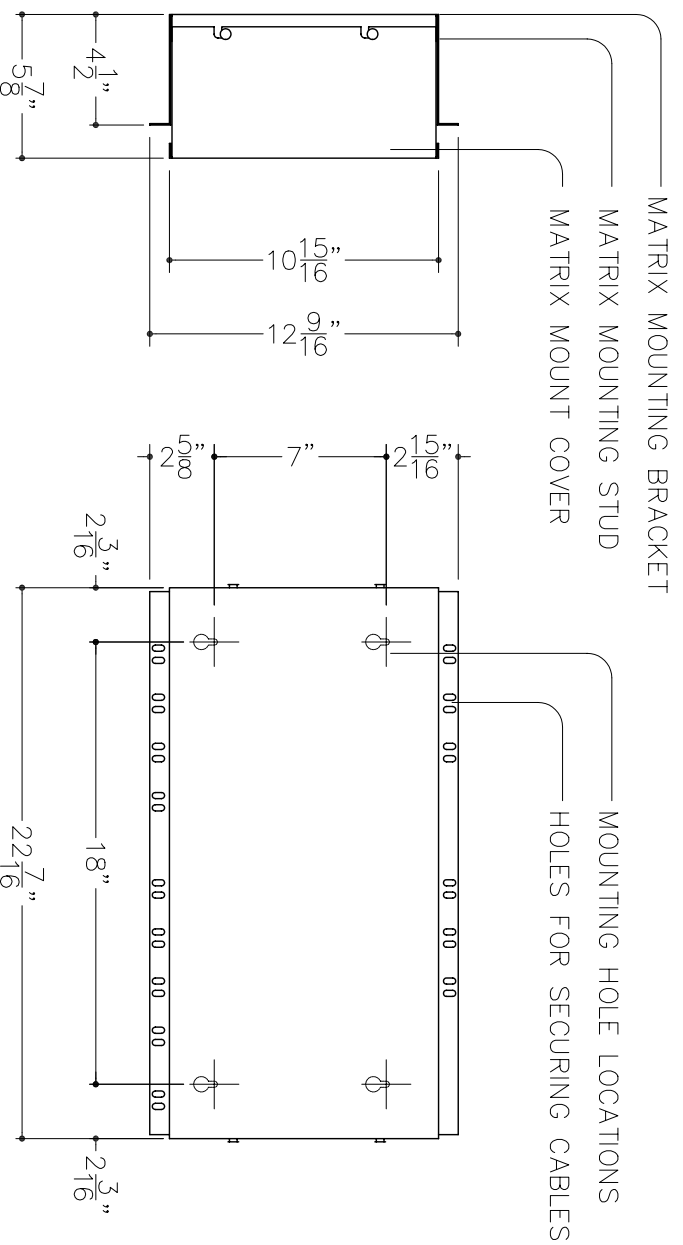

TERMINAL BLOCK DETAIL (TB-1 THRU TB-8)

- CALL TONE VOLUME
- CONSOLE CONNECTORS (A THRU F)
- TERMINAL BLOCKS (TB-1 THRU TB-8)
- POWER ON INDICATOR
- FUSE HOLDER/FUSE
- MATRIX MOUNTING STUD (4)
- DETACHABLE POWER CORD

MODEL 5802 (ICE-8 MATRIX)

- VOLUME CONTROL KNOB (INCOMING)
- CONSOLE CABLE
- TALK LEVEL INDICATOR
- CONSOLE OVERLAY
- MICROPHONE
- TALK BOOST KEY
- HOLD KEY
- CHANNEL SELECT KEYS (1 THRU 8)
- SOUND PORT
- CHANNEL STATUS INDICATORS (RED & YELLOW)
- CANCEL KEY

MODEL 5801 (ICE-8 CONSOLE)

DESCRIPTION

PRODUCT APPLICATION DRAWING
5000 SERIES AUDIO SYSTEM
ICE-8 CONSOLE & MATRIX

SIZE	DWG. NO.	DATE	SCALE
B	20050	12.07.01	NONE
			SHEET 1 of 1