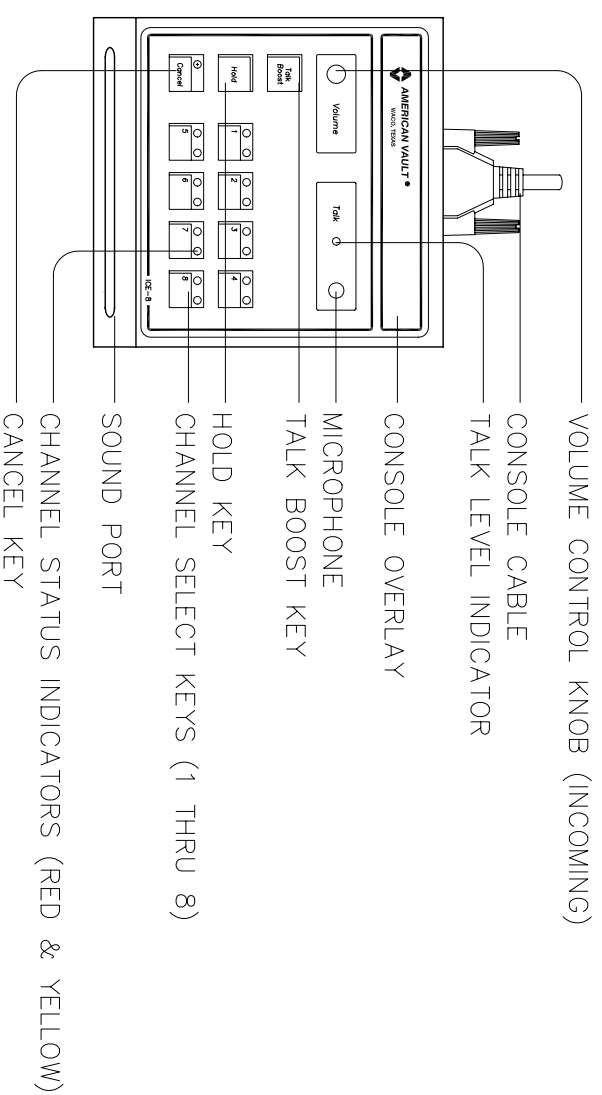

TERMINAL BLOCK DETAIL (TB-1 THRU TB-8)

- CALL TONE VOLUME
- CONSOLE CONNECTORS (A THRU F)
- TERMINAL BLOCKS (TB-1 THRU TB-8)
- POWER ON INDICATOR
- FUSE HOLDER/FUSE
- MATRIX MOUNTING STUD (4)
- DETACHABLE POWER CORD

MODEL 5802 (ICE-8 MATRIX)

- VOLUME CONTROL KNOB (INCOMING)
- CONSOLE CABLE
- TALK LEVEL INDICATOR
- CONSOLE OVERLAY
- MICROPHONE
- TALK BOOST KEY
- HOLD KEY
- CHANNEL SELECT KEYS (1 THRU 8)
- SOUND PORT
- CHANNEL STATUS INDICATORS (RED & YELLOW)
- CANCEL KEY