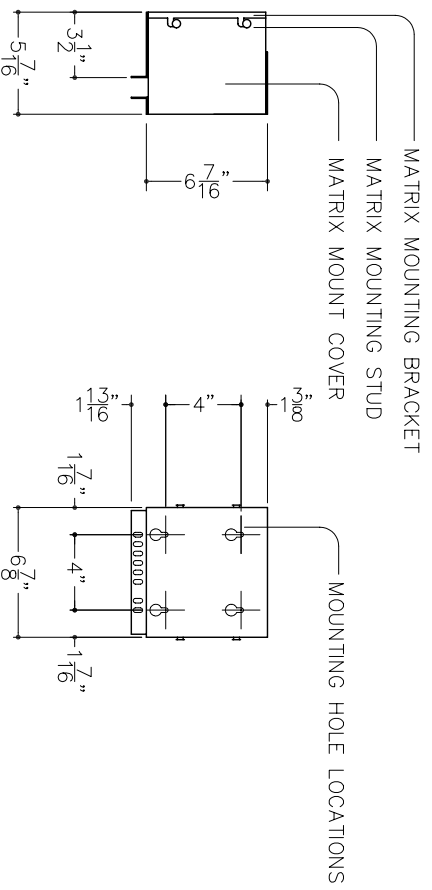

TERMINAL BLOCK DETAIL (TB-1 & TB-2)

MODEL 5202 (ICE-2 MATRIX)

MODEL 5201 (ICE-2 CONSOLE)

DESCRIPTION PRODUCT APPLICATION DRAWING

5000 SERIES AUDIO SYSTEM
ICE-2 CONSOLE & MATRIX

SIZE	DWG. NO.	DATE	SCALE
B	20052	12.07.01	NONE
			SHEET 1 of 1