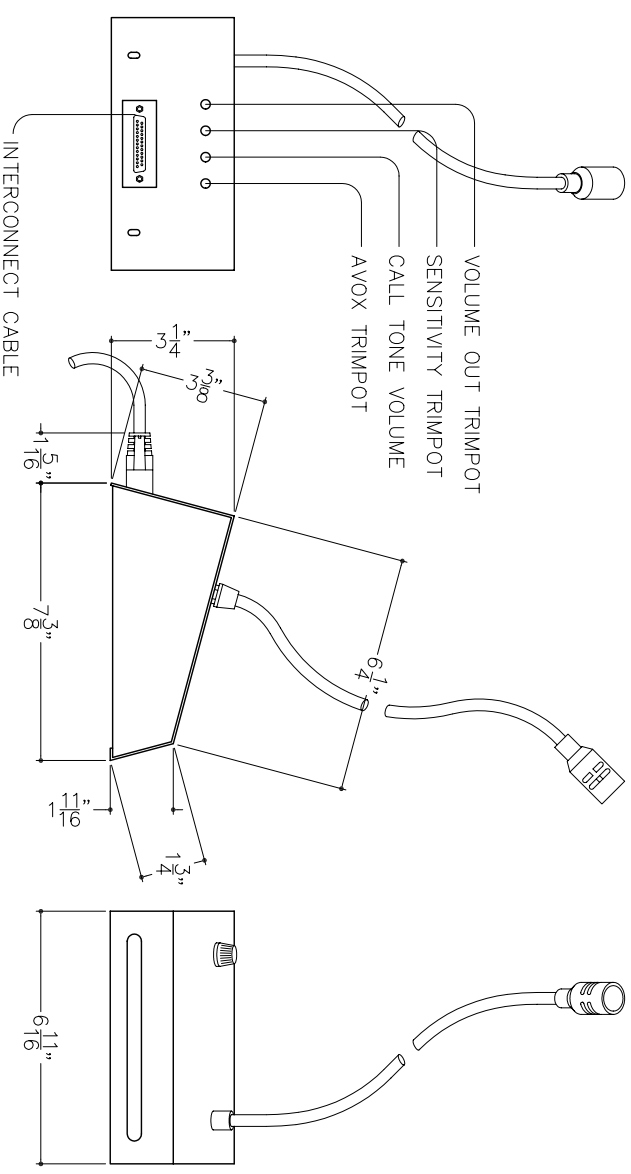

TERMINAL BLOCK DETAIL (TB-1 & TB-2)

MODEL 5202 (ICE-2 MATRIX)

MODEL 5201 (ICE-2 CONSOLE)

DESCRIPTION PRODUCT APPLICATION DRAWING

5000 SERIES AUDIO SYSTEM
ICE-2 CONSOLE & MATRIX

SIZE	DWG. NO.	DATE	SCALE
B	20052	12.07.01	NONE
			SHEET 1 of 1