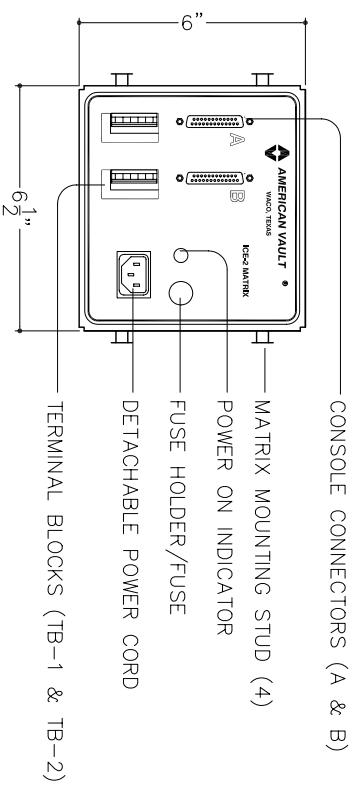

TERMINAL BLOCK DETAIL (TB-1 & TB-2)

MODEL 5202 (ICE-2 MATRIX)

MODEL 5201 (ICE-2 CONSOLE)

DESCRIPTION PRODUCT APPLICATION DRAWING

5000 SERIES AUDIO SYSTEM
ICE-2 CONSOLE & MATRIX

SIZE	DWG. NO.	DATE	SCALE
B	20052	12.07.01	NONE
			SHEET 1 of 1