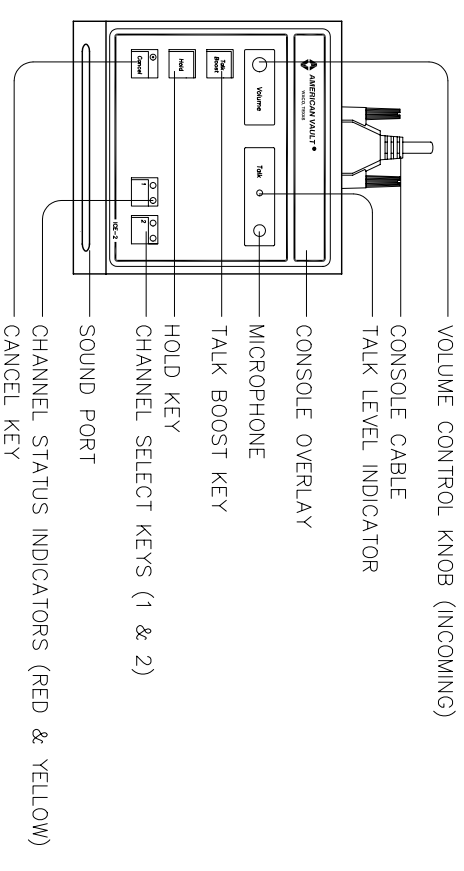

TERMINAL BLOCK DETAIL (TB-1 & TB-2)

MODEL 5202 (ICE-2 MATRIX)

MODEL 5201 (ICE-2 CONSOLE)

DESCRIPTION PRODUCT APPLICATION DRAWING

5000 SERIES AUDIO SYSTEM
ICE-2 CONSOLE & MATRIX

SIZE	DWG. NO.	DATE	SCALE
B	20052	12.07.01	NONE
			SHEET 1 of 1