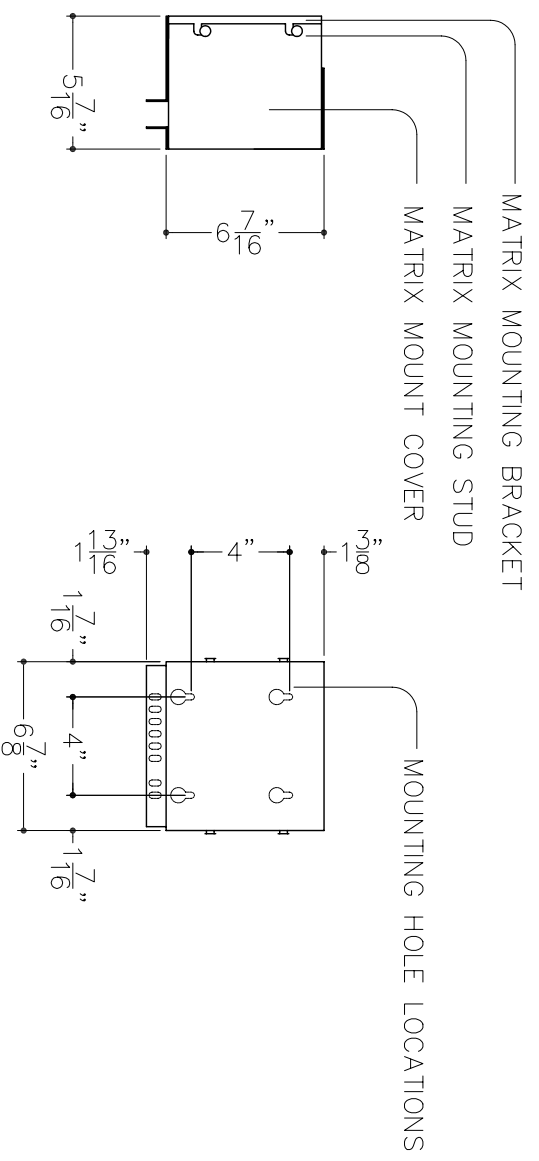

TERMINAL BLOCK DETAIL (TB-1)

MODEL 5102 (ICE-1 MATRIX)

MODEL 5101 (ICE-1 CONSOLE)

DESCRIPTION PRODUCT APPLICATION DRAWING
5000 SERIES AUDIO SYSTEM
ICE-1 CONSOLE & MATRIX

SIZE	DWG. NO.	DATE	SCALE
B	20053	12.07.01	NONE
			SHEET 1 of 1