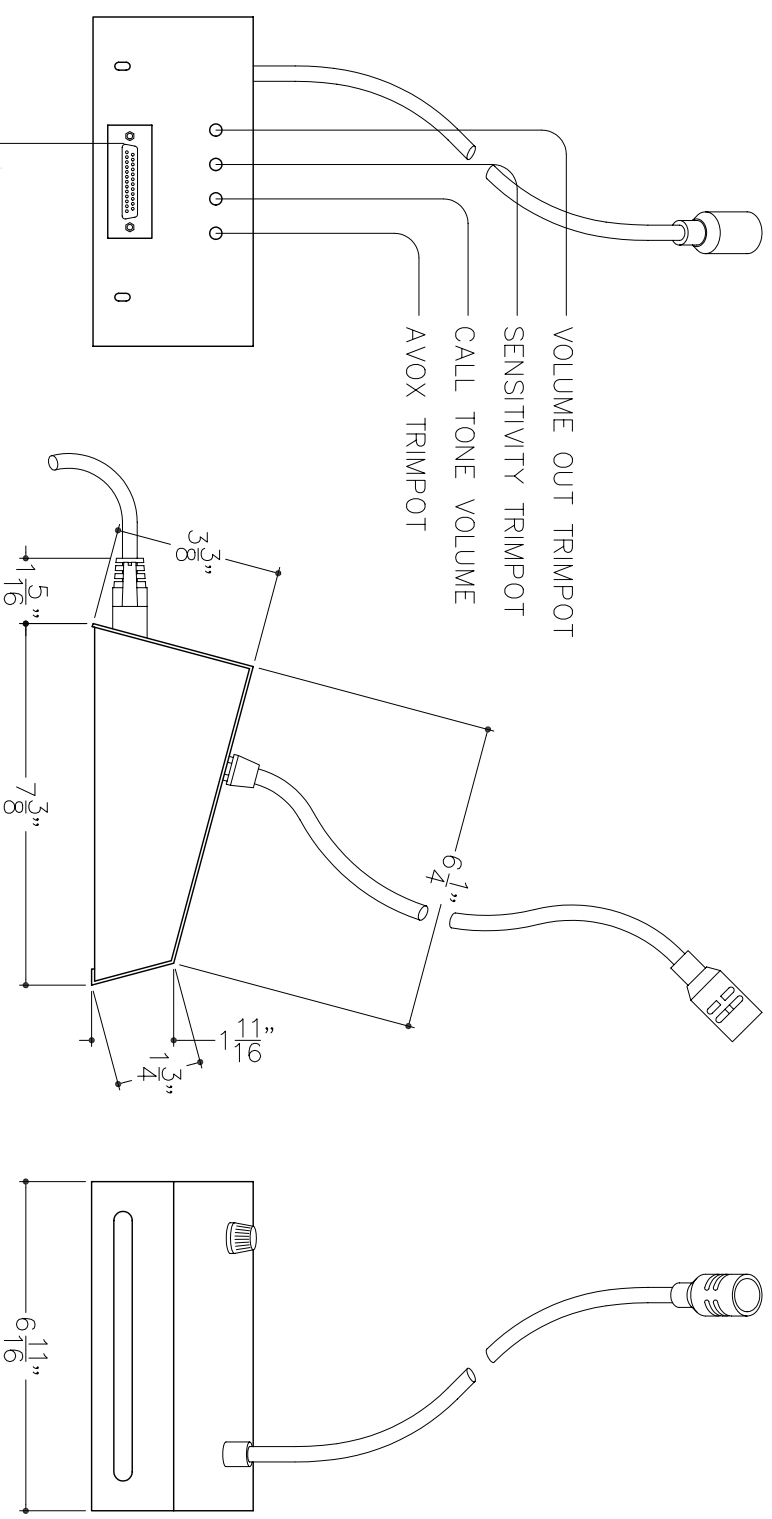

TERMINAL BLOCK DETAIL (TB-1)

MODEL 5102 (ICE-1 MATRIX)

MODEL 5101 (ICE-1 CONSOLE)

DESCRIPTION PRODUCT APPLICATION DRAWING
5000 SERIES AUDIO SYSTEM
ICE-1 CONSOLE & MATRIX

SIZE	DWG. NO.	DATE	SCALE
B	20053	12.07.01	NONE
			SHEET 1 of 1