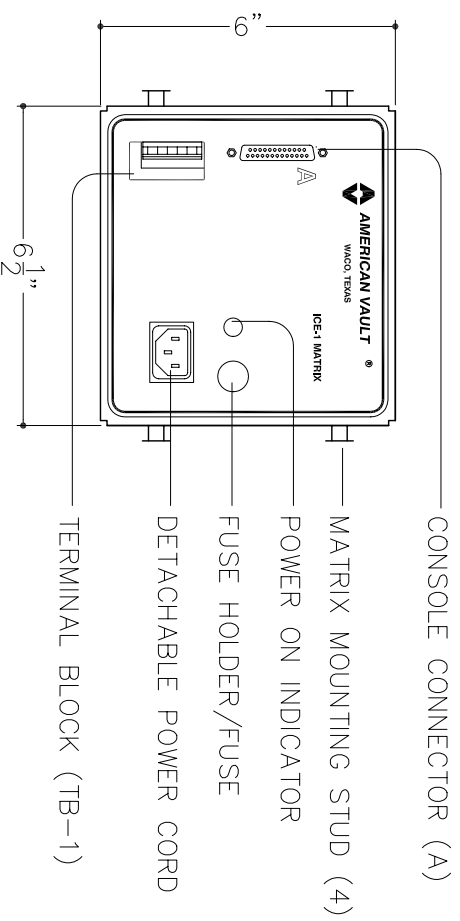

TERMINAL BLOCK DETAIL (TB-1)

MODEL 5102 (ICE-1 MATRIX)

MODEL 5101 (ICE-1 CONSOLE)

DESCRIPTION PRODUCT APPLICATION DRAWING
5000 SERIES AUDIO SYSTEM
ICE-1 CONSOLE & MATRIX

SIZE	DWG. NO.	DATE	SCALE
B	20053	12.07.01	NONE
			SHEET 1 of 1