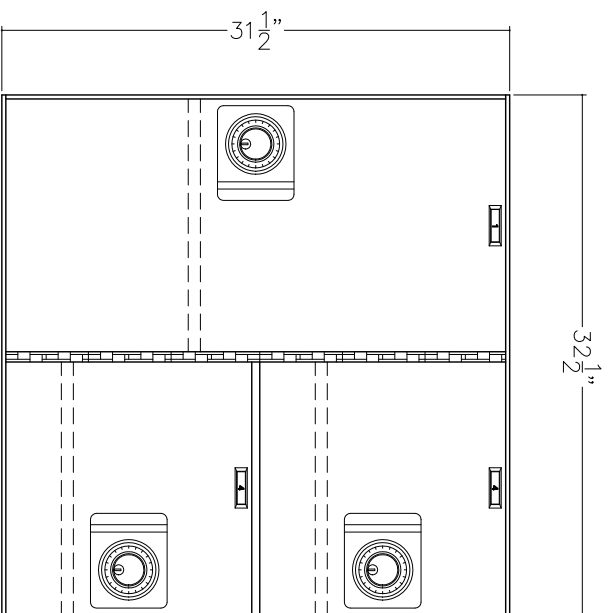

**MODEL 561-2**  
(2) 31x16 OPENINGS

**MODEL 561-3**  
(2) 15x16 OPENINGS  
(1) 31x16 OPENING

SECTION SIZE: 31 1/2" HIGH x 32 1/2" WIDE x 18" OR 24" DEEP  
 COMBINATION LOCKS: GROUP 2, 3 WHEEL, WITH KEY-LOCKING DIAL AND RING  
 SAFE DEPOSIT LOCK: UNIVERSAL, DOUBLE NOSE, FIXED/FIXED, FINISHED IN BRASS  
 HINGES: FINISHED IN BRASS  
 DOORS: MACHINED FROM SOLID ALUMINUM ALLOY AND FINISHED IN STAINLESS STEEL

**American**  
**Vault**®  
 Waco, Texas

DESCRIPTION PRODUCT APPLICATION: DRAWING  
 500 SERIES LOCKERS  
 MODEL 561  
 (31-1/2" SECTION HEIGHT)

SIZE	DWG. NO.	DATE	SCALE
<b>B</b>	20061-561	12.07.01	NONE
			SHEET 1 OF 1