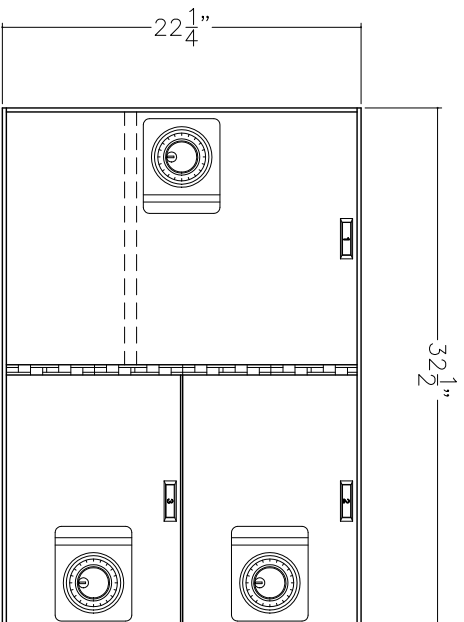

MODEL 563-2
(2) 22x16 OPENINGS

MODEL 563-3
(2) 10x16 OPENINGS
(1) 22 x16 OPENING

SECTION SIZE: 22 1/4" HIGH x 32 1/2" WIDE x 18" OR 24" DEEP
 COMBINATION LOCKS: GROUP 2, 3 WHEEL, WITH KEY-LOCKING DIAL AND RING
 SAFE DEPOSIT LOCK: UNIVERSAL, DOUBLE NOSE, FIXED/FIXED, FINISHED IN BRASS
 HINGES: FINISHED IN BRASS
 DOORS: MACHINED FROM SOLID ALUMINUM ALLOY AND FINISHED IN STAINLESS STEEL

American
Vault® Waco, Texas

DESCRIPTION PRODUCT APPLICATION: DRAWING
 500 SERIES LOCKERS
 MODEL 563
 (22-1/4" SECTION HEIGHT)

SIZE	DWG. NO.	DATE	SCALE
B	20061-563	12.07.01	NONE
			SHEET 1 OF 1