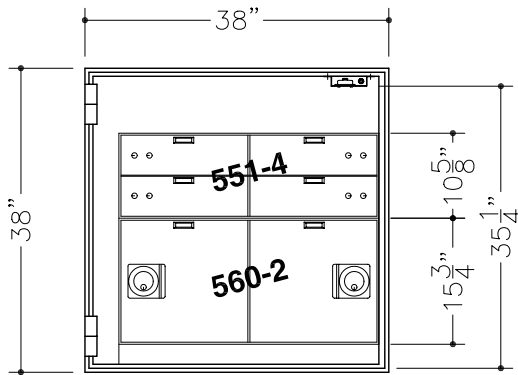

**CAUTION!**  
 ONLY PROFESSIONALS EXPERIENCED AND  
 QUALIFIED IN THE INSTALLATION OF SAFES  
 SHOULD INSTALL THIS PRODUCT.

**NOTES:**

1. COMBINATION LOCK WITH SPY-PROOF, KEY LOCKING DIAL & RING.
2. BODY & DOOR ARE TL-15 PLATE SAFE CONSTRUCTION.
3. APPROXIMATE WEIGHT (SAFE ONLY): 1,150 LBS.
4. FINISH: BEIGE
5. MODEL 981-1LS (LEFT SWING SHOWN)  
 MODEL 981-1RS (RIGHT SWING OPPOSITE)
6. ONE ADJUSTABLE SHELF PER UNIT.
7. PREPARED FOR 2 OR 3 MOVEMENT TIME LOCK.
8. SET-UP TO RECEIVE 500 SERIES LOCKERS (18" DEEP).  
 FOR LOCKER INSERT OPTIONS, SEE SHEET 2.

**American Vault<sup>®</sup>.us**

PRODUCT APPLICATION DRAWING  
 MOD 981-1 TL-15 PLATE SAFE  
 (OD: 38Hx38Wx26D)

SIZE	DWG NO	DATE	SHEET
<b>A</b>	20108	03.04.2013	1 OF 2

(8) 5x16 TELLER LOCKERS  
 (2) 10x16 CASH LOCKERS  
 (1) BASE ASSEMBLY, 3"

(6) 5x16 TELLER LOCKERS  
 (2) 15x16 CASH LOCKERS  
 (1) BASE ASSEMBLY, 3"

(6) 5x16 TELLER LOCKERS  
 (2) 15x16 CASH LOCKERS  
 (1) BASE ASSEMBLY, 3"

(4) 5x16 TELLER LOCKERS  
 (2) 15x16 CASH LOCKERS  
 (1) BASE ASSEMBLY, 3"

PRODUCT APPLICATION DRAWING  
 MOD 981-1 TL-15 PLATE SAFE  
 (OD: 38Hx38Wx26D)

SIZE	DWG NO	DATE	SHEET
A	20108	03.04.2013	2 OF 2