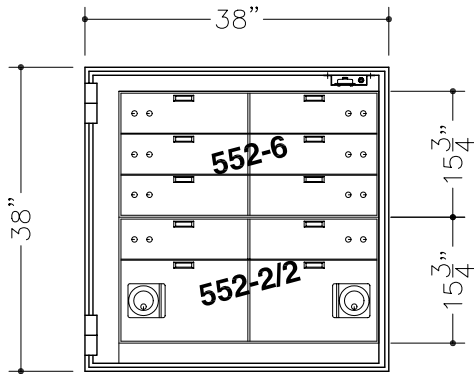

**CAUTION!**  
 ONLY PROFESSIONALS EXPERIENCED AND  
 QUALIFIED IN THE INSTALLATION OF SAFES  
 SHOULD INSTALL THIS PRODUCT.

**NOTES:**

1. COMBINATION LOCK WITH SPY-PROOF, KEY LOCKING DIAL & RING.
2. BODY & DOOR ARE TL-15 PLATE SAFE CONSTRUCTION.
3. APPROXIMATE WEIGHT (SAFE ONLY): 1,150 LBS.
4. FINISH: BEIGE
5. MODEL 981-1LS (LEFT SWING SHOWN)  
 MODEL 981-1RS (RIGHT SWING OPPOSITE)
6. ONE ADJUSTABLE SHELF PER UNIT.
7. PREPARED FOR 2 OR 3 MOVEMENT TIME LOCK.
8. SET-UP TO RECEIVE 500 SERIES LOCKERS (18" DEEP).  
 FOR LOCKER INSERT OPTIONS, SEE SHEET 2.

**American Vault<sup>®</sup>.us**

PRODUCT APPLICATION DRAWING  
 MOD 981-1 TL-15 PLATE SAFE  
 (OD: 38Hx38Wx26D)

SIZE	DWG NO	DATE	SHEET
<b>A</b>	20108	03.04.2013	1 OF 2

(8) 5x16 TELLER LOCKERS  
 (2) 10x16 CASH LOCKERS  
 (1) BASE ASSEMBLY, 3"

(6) 5x16 TELLER LOCKERS  
 (2) 15x16 CASH LOCKERS  
 (1) BASE ASSEMBLY, 3"

(6) 5x16 TELLER LOCKERS  
 (2) 15x16 CASH LOCKERS  
 (1) BASE ASSEMBLY, 3"

(4) 5x16 TELLER LOCKERS  
 (2) 15x16 CASH LOCKERS  
 (1) BASE ASSEMBLY, 3"

PRODUCT APPLICATION DRAWING  
 MOD 981-1 TL-15 PLATE SAFE  
 (OD: 38Hx38Wx26D)

SIZE	DWG NO	DATE	SHEET
A	20108	03.04.2013	2 OF 2