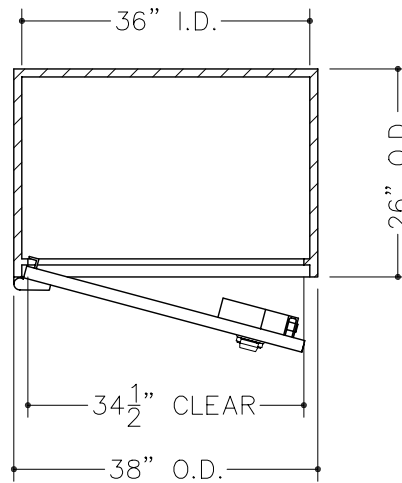

**CAUTION!**  
 ONLY PROFESSIONALS EXPERIENCED AND  
 QUALIFIED IN THE INSTALLATION OF SAFES  
 SHOULD INSTALL THIS PRODUCT.

**NOTES:**

1. COMBINATION LOCK WITH SPY-PROOF, KEY LOCKING DIAL & RING.
2. BODY & DOOR ARE TL-15 PLATE SAFE CONSTRUCTION.
3. APPROXIMATE WEIGHT (SAFE ONLY): 1,150 LBS.
4. FINISH: BEIGE
5. MODEL 981-1LS (LEFT SWING SHOWN)  
 MODEL 981-1RS (RIGHT SWING OPPOSITE)
6. ONE ADJUSTABLE SHELF PER UNIT.
7. PREPARED FOR 2 OR 3 MOVEMENT TIME LOCK.
8. SET-UP TO RECEIVE 500 SERIES LOCKERS (18" DEEP).  
 FOR LOCKER INSERT OPTIONS, SEE SHEET 2.

**American Vault<sup>®</sup>.us**

PRODUCT APPLICATION DRAWING  
 MOD 981-1 TL-15 PLATE SAFE  
 (OD: 38Hx38Wx26D)

SIZE	DWG NO	DATE	SHEET
<b>A</b>	20108	03.04.2013	1 OF 2

(8) 5x16 TELLER LOCKERS  
 (2) 10x16 CASH LOCKERS  
 (1) BASE ASSEMBLY, 3"

(6) 5x16 TELLER LOCKERS  
 (2) 15x16 CASH LOCKERS  
 (1) BASE ASSEMBLY, 3"

(6) 5x16 TELLER LOCKERS  
 (2) 15x16 CASH LOCKERS  
 (1) BASE ASSEMBLY, 3"

(4) 5x16 TELLER LOCKERS  
 (2) 15x16 CASH LOCKERS  
 (1) BASE ASSEMBLY, 3"

PRODUCT APPLICATION DRAWING  
 MOD 981-1 TL-15 PLATE SAFE  
 (OD: 38Hx38Wx26D)

SIZE	DWG NO	DATE	SHEET
A	20108	03.04.2013	2 OF 2