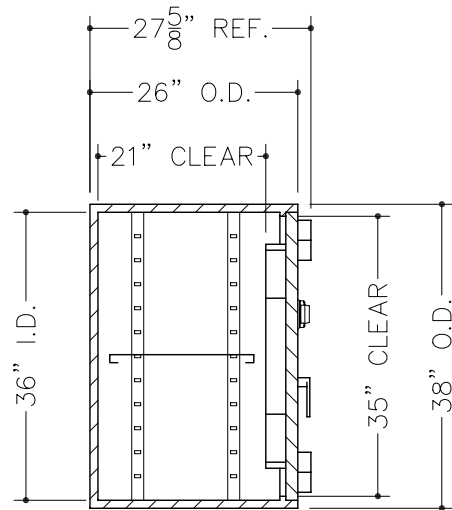

**CAUTION!**  
 ONLY PROFESSIONALS EXPERIENCED AND  
 QUALIFIED IN THE INSTALLATION OF SAFES  
 SHOULD INSTALL THIS PRODUCT.

**NOTES:**

1. COMBINATION LOCK WITH SPY-PROOF, KEY LOCKING DIAL & RING.
2. BODY & DOOR ARE TL-15 PLATE SAFE CONSTRUCTION.
3. APPROXIMATE WEIGHT (SAFE ONLY): 1,150 LBS.
4. FINISH: BEIGE
5. MODEL 981-1LS (LEFT SWING SHOWN)  
 MODEL 981-1RS (RIGHT SWING OPPOSITE)
6. ONE ADJUSTABLE SHELF PER UNIT.
7. PREPARED FOR 2 OR 3 MOVEMENT TIME LOCK.
8. SET-UP TO RECEIVE 500 SERIES LOCKERS (18" DEEP).  
 FOR LOCKER INSERT OPTIONS, SEE SHEET 2.

**American Vault<sup>®</sup>.us**

PRODUCT APPLICATION DRAWING  
 MOD 981-1 TL-15 PLATE SAFE  
 (OD: 38Hx38Wx26D)

SIZE	DWG NO	DATE	SHEET
<b>A</b>	20108	03.04.2013	1 OF 2

(8) 5x16 TELLER LOCKERS  
 (2) 10x16 CASH LOCKERS  
 (1) BASE ASSEMBLY, 3"

(6) 5x16 TELLER LOCKERS  
 (2) 15x16 CASH LOCKERS  
 (1) BASE ASSEMBLY, 3"

(6) 5x16 TELLER LOCKERS  
 (2) 15x16 CASH LOCKERS  
 (1) BASE ASSEMBLY, 3"

(4) 5x16 TELLER LOCKERS  
 (2) 15x16 CASH LOCKERS  
 (1) BASE ASSEMBLY, 3"

PRODUCT APPLICATION DRAWING  
 MOD 981-1 TL-15 PLATE SAFE  
 (OD: 38Hx38Wx26D)

SIZE	DWG NO	DATE	SHEET
A	20108	03.04.2013	2 OF 2