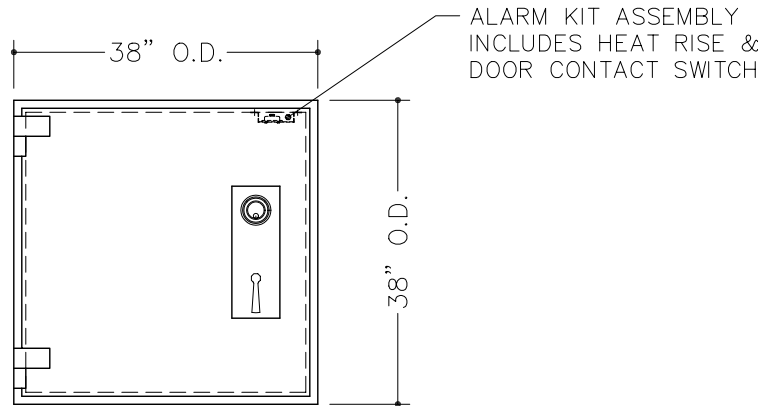

**CAUTION!**  
 ONLY PROFESSIONALS EXPERIENCED AND  
 QUALIFIED IN THE INSTALLATION OF SAFES  
 SHOULD INSTALL THIS PRODUCT.

**NOTES:**

1. COMBINATION LOCK WITH SPY-PROOF, KEY LOCKING DIAL & RING.
2. BODY & DOOR ARE TL-15 PLATE SAFE CONSTRUCTION.
3. APPROXIMATE WEIGHT (SAFE ONLY): 1,150 LBS.
4. FINISH: BEIGE
5. MODEL 981-1LS (LEFT SWING SHOWN)  
 MODEL 981-1RS (RIGHT SWING OPPOSITE)
6. ONE ADJUSTABLE SHELF PER UNIT.
7. PREPARED FOR 2 OR 3 MOVEMENT TIME LOCK.
8. SET-UP TO RECEIVE 500 SERIES LOCKERS (18" DEEP).  
 FOR LOCKER INSERT OPTIONS, SEE SHEET 2.

**American Vault<sup>®</sup>.us**

PRODUCT APPLICATION DRAWING  
 MOD 981-1 TL-15 PLATE SAFE  
 (OD: 38Hx38Wx26D)

SIZE	DWG NO	DATE	SHEET
<b>A</b>	20108	03.04.2013	1 OF 2

(8) 5x16 TELLER LOCKERS  
 (2) 10x16 CASH LOCKERS  
 (1) BASE ASSEMBLY, 3"

PRODUCT APPLICATION DRAWING  
 MOD 981-1 TL-15 PLATE SAFE  
 (OD: 38Hx38Wx26D)

SIZE	DWG NO	DATE	SHEET
A	20108	03.04.2013	2 OF 2