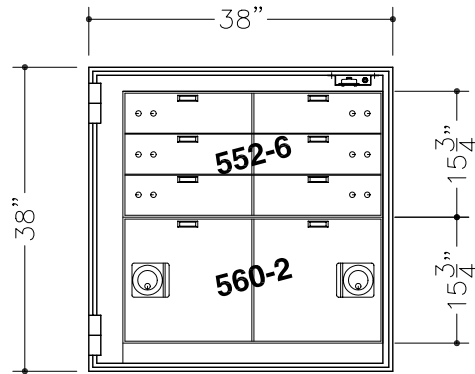

**CAUTION!**  
 ONLY PROFESSIONALS EXPERIENCED AND  
 QUALIFIED IN THE INSTALLATION OF SAFES  
 SHOULD INSTALL THIS PRODUCT.

**NOTES:**

1. COMBINATION LOCK WITH SPY-PROOF, KEY LOCKING DIAL & RING.
2. BODY & DOOR ARE TL-15 PLATE SAFE CONSTRUCTION.
3. APPROXIMATE WEIGHT (SAFE ONLY): 1,150 LBS.
4. FINISH: BEIGE
5. MODEL 981-1LS (LEFT SWING SHOWN)  
 MODEL 981-1RS (RIGHT SWING OPPOSITE)
6. ONE ADJUSTABLE SHELF PER UNIT.
7. PREPARED FOR 2 OR 3 MOVEMENT TIME LOCK.
8. SET-UP TO RECEIVE 500 SERIES LOCKERS (18" DEEP).  
 FOR LOCKER INSERT OPTIONS, SEE SHEET 2.

**American Vault<sup>®</sup>.us**

PRODUCT APPLICATION DRAWING  
 MOD 981-1 TL-15 PLATE SAFE  
 (OD: 38Hx38Wx26D)

SIZE	DWG NO	DATE	SHEET
<b>A</b>	20108	03.04.2013	1 OF 2

(8) 5x16 TELLER LOCKERS  
 (2) 10x16 CASH LOCKERS  
 (1) BASE ASSEMBLY, 3"

(6) 5x16 TELLER LOCKERS  
 (2) 15x16 CASH LOCKERS  
 (1) BASE ASSEMBLY, 3"

(6) 5x16 TELLER LOCKERS  
 (2) 15x16 CASH LOCKERS  
 (1) BASE ASSEMBLY, 3"

(4) 5x16 TELLER LOCKERS  
 (2) 15x16 CASH LOCKERS  
 (1) BASE ASSEMBLY, 3"

PRODUCT APPLICATION DRAWING  
 MOD 981-1 TL-15 PLATE SAFE  
 (OD: 38Hx38Wx26D)

SIZE	DWG NO	DATE	SHEET
A	20108	03.04.2013	2 OF 2