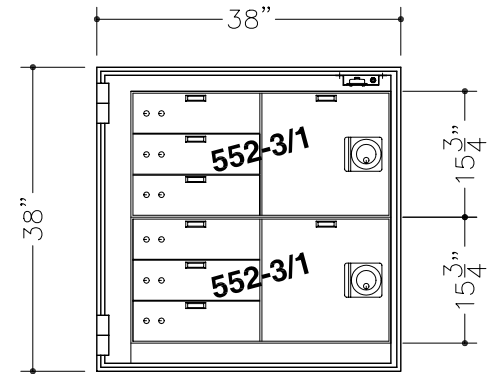

**American Vault<sup>®</sup>.us**

PRODUCT APPLICATION DRAWING  
 MOD 981-1 TL-15 PLATE SAFE  
 (OD: 38Hx38Wx26D)

SIZE	DWG NO	DATE	SHEET
<b>A</b>	20108	03.04.2013	1 OF 2

(8) 5x16 TELLER LOCKERS  
 (2) 10x16 CASH LOCKERS  
 (1) BASE ASSEMBLY, 3"

(6) 5x16 TELLER LOCKERS  
 (2) 15x16 CASH LOCKERS  
 (1) BASE ASSEMBLY, 3"

(6) 5x16 TELLER LOCKERS  
 (2) 15x16 CASH LOCKERS  
 (1) BASE ASSEMBLY, 3"

(4) 5x16 TELLER LOCKERS  
 (2) 15x16 CASH LOCKERS  
 (1) BASE ASSEMBLY, 3"

PRODUCT APPLICATION DRAWING  
 MOD 981-1 TL-15 PLATE SAFE  
 (OD: 38Hx38Wx26D)

SIZE	DWG NO	DATE	SHEET
A	20108	03.04.2013	2 OF 2