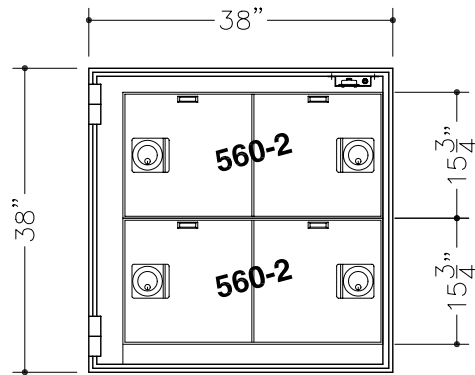

**CAUTION!**  
 ONLY PROFESSIONALS EXPERIENCED AND  
 QUALIFIED IN THE INSTALLATION OF SAFES  
 SHOULD INSTALL THIS PRODUCT.

**NOTES:**

1. COMBINATION LOCK WITH SPY-PROOF, KEY LOCKING DIAL & RING.
2. BODY & DOOR ARE TL-15 PLATE SAFE CONSTRUCTION.
3. APPROXIMATE WEIGHT (SAFE ONLY): 1,150 LBS.
4. FINISH: BEIGE
5. MODEL 981-1LS (LEFT SWING SHOWN)  
 MODEL 981-1RS (RIGHT SWING OPPOSITE)
6. ONE ADJUSTABLE SHELF PER UNIT.
7. PREPARED FOR 2 OR 3 MOVEMENT TIME LOCK.
8. SET-UP TO RECEIVE 500 SERIES LOCKERS (18" DEEP).  
 FOR LOCKER INSERT OPTIONS, SEE SHEET 2.

**American Vault<sup>®</sup>.us**

PRODUCT APPLICATION DRAWING  
 MOD 981-1 TL-15 PLATE SAFE  
 (OD: 38Hx38Wx26D)

SIZE	DWG NO	DATE	SHEET
<b>A</b>	20108	03.04.2013	1 OF 2

(8) 5x16 TELLER LOCKERS  
 (2) 10x16 CASH LOCKERS  
 (1) BASE ASSEMBLY, 3"

(6) 5x16 TELLER LOCKERS  
 (2) 15x16 CASH LOCKERS  
 (1) BASE ASSEMBLY, 3"

(6) 5x16 TELLER LOCKERS  
 (2) 15x16 CASH LOCKERS  
 (1) BASE ASSEMBLY, 3"

(4) 5x16 TELLER LOCKERS  
 (2) 15x16 CASH LOCKERS  
 (1) BASE ASSEMBLY, 3"

PRODUCT APPLICATION DRAWING  
 MOD 981-1 TL-15 PLATE SAFE  
 (OD: 38Hx38Wx26D)

SIZE	DWG NO	DATE	SHEET
A	20108	03.04.2013	2 OF 2