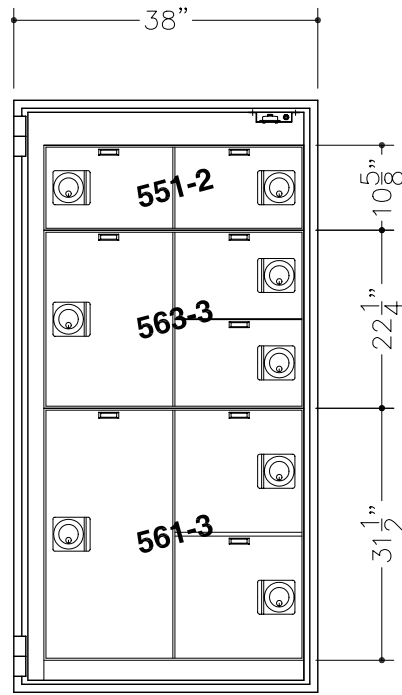

CAUTION!
 ONLY PROFESSIONALS EXPERIENCED AND
 QUALIFIED IN THE INSTALLATION OF SAFES
 SHOULD INSTALL THIS PRODUCT.

American Vault[®].us

PRODUCT APPLICATION DRAWING
 MOD 981-2 TL-15 PLATE SAFE
 (OD: 74Hx38Wx32D)

SIZE	DWG NO	DATE	SHEET
A	20109	03.04.2013	2 OF 3

- (2) 10x16 CASH LOCKERS
- (4) 15x16 CASH LOCKERS
- (2) 22x16 CASH LOCKERS
- (1) BASE ASSEMBLY 3"

- (4) 10x16 CASH LOCKERS
- (2) 15x16 CASH LOCKERS
- (1) 22x16 CASH LOCKER
- (1) 31x16 CASH LOCKER
- (1) BASE ASSEMBLY, 3"

- (10) 5x16 TELLER LOCKERS
- (2) 15x16 CASH LOCKERS
- (2) 22x16 CASH LOCKERS
- (1) BASE ASSEMBLY, 3"

- (6) 5x16 TELLER LOCKERS
- (1) CASH DRAWER 4 COMPARTMENT
- (4) 15x16 CASH LOCKERS
- (1) BASE ASSEMBLY, 3"

SIZE	DWG NO	DATE	SHEET
A	20109	03.04.2013	3 OF 3