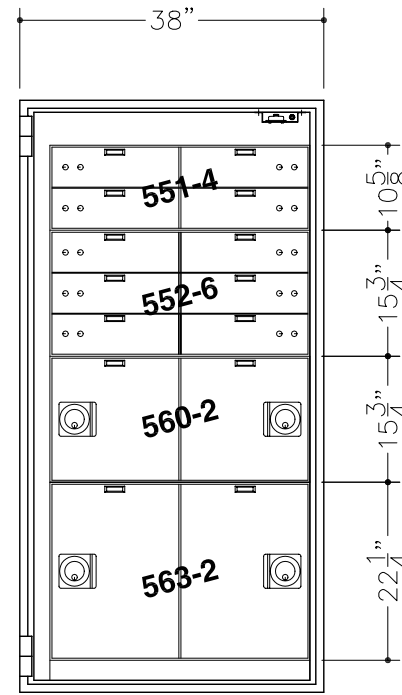

- (12) 5x16 TELLER LOCKERS
- (2) 10x16 CASH LOCKERS
- (2) 22x16 CASH LOCKERS
- (1) BASE ASSEMBLY, 3"

- (8) 5x16 TELLER LOCKERS
- (2) 10x16 CASH LOCKERS
- (3) 22x16 CASH LOCKERS
- (1) BASE ASSEMBLY, 3"

- (8) 5x16 TELLER LOCKERS
- (4) 10x16 CASH LOCKERS
- (2) 22x16 CASH LOCKERS
- (1) BASE ASSEMBLY, 3"

CAUTION!
 ONLY PROFESSIONALS EXPERIENCED AND
 QUALIFIED IN THE INSTALLATION OF SAFES
 SHOULD INSTALL THIS PRODUCT.

American Vault[®].us

PRODUCT APPLICATION DRAWING
 MOD 981-2 TL-15 PLATE SAFE
 (OD: 74Hx38Wx32D)

SIZE	DWG NO	DATE	SHEET
A	20109	03.04.2013	2 OF 3

- (2) 10x16 CASH LOCKERS
- (4) 15x16 CASH LOCKERS
- (2) 22x16 CASH LOCKERS
- (1) BASE ASSEMBLY 3"

- (4) 10x16 CASH LOCKERS
- (2) 15x16 CASH LOCKERS
- (1) 22x16 CASH LOCKER
- (1) 31x16 CASH LOCKER
- (1) BASE ASSEMBLY, 3"

- (10) 5x16 TELLER LOCKERS
- (2) 15x16 CASH LOCKERS
- (2) 22x16 CASH LOCKERS
- (1) BASE ASSEMBLY, 3"

- (6) 5x16 TELLER LOCKERS
- (1) CASH DRAWER 4 COMPARTMENT
- (4) 15x16 CASH LOCKERS
- (1) BASE ASSEMBLY, 3"