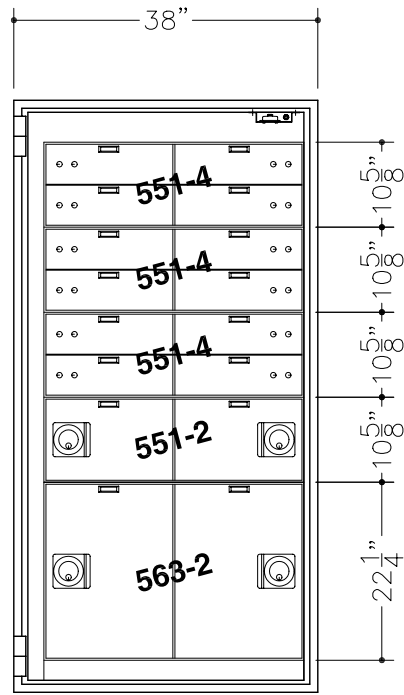

CAUTION!
 ONLY PROFESSIONALS EXPERIENCED AND
 QUALIFIED IN THE INSTALLATION OF SAFES
 SHOULD INSTALL THIS PRODUCT.

ALARM KIT ASSEMBLY
 INCLUDES HEAT RISE &
 DOOR CONTACT SWITCH

NOTES:

1. COMBINATION LOCK WITH SPY-PROOF, KEY LOCKING DIAL & RING.
2. BODY & DOOR ARE TL-15 PLATE SAFE CONSTRUCTION.
3. APPROXIMATE WEIGHT (SAFE ONLY): 2,125 LBS.
4. FINISH: BEIGE
5. MODEL 981-2LS (LEFT SWING SHOWN)
 MODEL 981-2RS (RIGHT SWING OPPOSITE)
6. ONE ADJUSTABLE SHELF PER UNIT.
7. PREPARED FOR 2 OR 3 MOVEMENT TIME LOCK.
8. SET-UP TO RECEIVE 500 SERIES LOCKERS & SAFE DEPOSIT BOXES (24" DEEP). FOR LOCKER INSERT OPTIONS SEE SHEET 2 & 3.

American Vault[®].us

PRODUCT APPLICATION DRAWING
 MOD 981-2 TL-15 PLATE SAFE
 (OD: 74Hx38Wx32D)

SIZE	DWG NO	DATE	SHEET
A	20109	03.04.2013	1 OF 3

- (4) 5x16 TELLER LOCKERS
- (4) 10x16 CASH LOCKERS
- (3) 22x16 CASH LOCKERS
- (1) BASE ASSEMBLY, 3"

- (12) 5x16 TELLER LOCKERS
- (2) 10x16 CASH LOCKERS
- (2) 22x16 CASH LOCKERS
- (1) BASE ASSEMBLY, 3"

- (8) 5x16 TELLER LOCKERS
- (2) 10x16 CASH LOCKERS
- (3) 22x16 CASH LOCKERS
- (1) BASE ASSEMBLY, 3"

- (8) 5x16 TELLER LOCKERS
- (4) 10x16 CASH LOCKERS
- (2) 22x16 CASH LOCKERS
- (1) BASE ASSEMBLY, 3"

- (10) 5x16 TELLER LOCKERS
- (2) 15x16 CASH LOCKERS
- (2) 22x16 CASH LOCKERS
- (1) BASE ASSEMBLY, 3"

- (6) 5x16 TELLER LOCKERS
- (1) CASH DRAWER 4 COMPARTMENT
- (4) 15x16 CASH LOCKERS
- (1) BASE ASSEMBLY, 3"