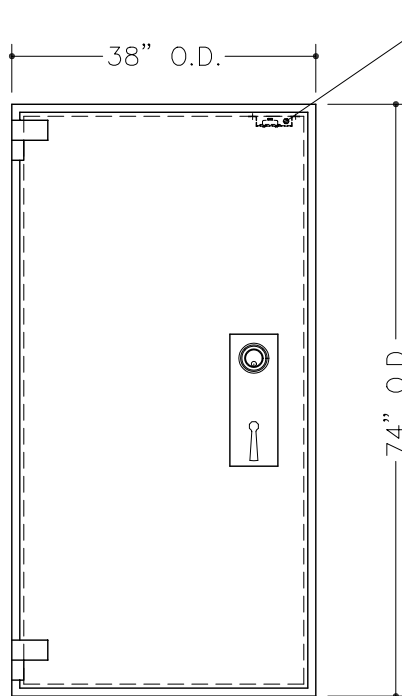

CAUTION!
 ONLY PROFESSIONALS EXPERIENCED AND
 QUALIFIED IN THE INSTALLATION OF SAFES
 SHOULD INSTALL THIS PRODUCT.

ALARM KIT ASSEMBLY
 INCLUDES HEAT RISE &
 DOOR CONTACT SWITCH

NOTES:

1. COMBINATION LOCK WITH SPY-PROOF, KEY LOCKING DIAL & RING.
2. BODY & DOOR ARE TL-15 PLATE SAFE CONSTRUCTION.
3. APPROXIMATE WEIGHT (SAFE ONLY): 2,125 LBS.
4. FINISH: BEIGE
5. MODEL 981-2LS (LEFT SWING SHOWN)
 MODEL 981-2RS (RIGHT SWING OPPOSITE)
6. ONE ADJUSTABLE SHELF PER UNIT.
7. PREPARED FOR 2 OR 3 MOVEMENT TIME LOCK.
8. SET-UP TO RECEIVE 500 SERIES LOCKERS & SAFE DEPOSIT BOXES (24" DEEP). FOR LOCKER INSERT OPTIONS SEE SHEET 2 & 3.

American Vault[®].us

PRODUCT APPLICATION DRAWING
 MOD 981-2 TL-15 PLATE SAFE
 (OD: 74Hx38Wx32D)

SIZE	DWG NO	DATE	SHEET
A	20109	03.04.2013	1 OF 3

- (4) 5x16 TELLER LOCKERS
- (4) 10x16 CASH LOCKERS
- (3) 22x16 CASH LOCKERS
- (1) BASE ASSEMBLY, 3"

- (12) 5x16 TELLER LOCKERS
- (2) 10x16 CASH LOCKERS
- (2) 22x16 CASH LOCKERS
- (1) BASE ASSEMBLY, 3"

- (8) 5x16 TELLER LOCKERS
- (2) 10x16 CASH LOCKERS
- (3) 22x16 CASH LOCKERS
- (1) BASE ASSEMBLY, 3"

- (8) 5x16 TELLER LOCKERS
- (4) 10x16 CASH LOCKERS
- (2) 22x16 CASH LOCKERS
- (1) BASE ASSEMBLY, 3"

- (10) 5x16 TELLER LOCKERS
- (2) 15x16 CASH LOCKERS
- (2) 22x16 CASH LOCKERS
- (1) BASE ASSEMBLY, 3"

- (6) 5x16 TELLER LOCKERS
- (1) CASH DRAWER 4 COMPARTMENT
- (4) 15x16 CASH LOCKERS
- (1) BASE ASSEMBLY, 3"