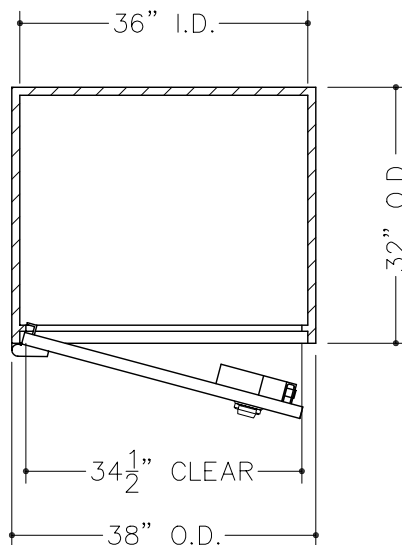

CAUTION!
 ONLY PROFESSIONALS EXPERIENCED AND
 QUALIFIED IN THE INSTALLATION OF SAFES
 SHOULD INSTALL THIS PRODUCT.

ALARM KIT ASSEMBLY
 INCLUDES HEAT RISE &
 DOOR CONTACT SWITCH

NOTES:

1. COMBINATION LOCK WITH SPY-PROOF, KEY LOCKING DIAL & RING.
2. BODY & DOOR ARE TL-15 PLATE SAFE CONSTRUCTION.
3. APPROXIMATE WEIGHT (SAFE ONLY): 2,125 LBS.
4. FINISH: BEIGE
5. MODEL 981-2LS (LEFT SWING SHOWN)
 MODEL 981-2RS (RIGHT SWING OPPOSITE)
6. ONE ADJUSTABLE SHELF PER UNIT.
7. PREPARED FOR 2 OR 3 MOVEMENT TIME LOCK.
8. SET-UP TO RECEIVE 500 SERIES LOCKERS & SAFE DEPOSIT BOXES (24" DEEP). FOR LOCKER INSERT OPTIONS SEE SHEET 2 & 3.

American Vault[®].us

PRODUCT APPLICATION DRAWING
 MOD 981-2 TL-15 PLATE SAFE
 (OD: 74Hx38Wx32D)

SIZE	DWG NO	DATE	SHEET
A	20109	03.04.2013	1 OF 3

- (4) 5x16 TELLER LOCKERS
- (4) 10x16 CASH LOCKERS
- (3) 22x16 CASH LOCKERS
- (1) BASE ASSEMBLY, 3"

- (12) 5x16 TELLER LOCKERS
- (2) 10x16 CASH LOCKERS
- (2) 22x16 CASH LOCKERS
- (1) BASE ASSEMBLY, 3"

- (8) 5x16 TELLER LOCKERS
- (2) 10x16 CASH LOCKERS
- (3) 22x16 CASH LOCKERS
- (1) BASE ASSEMBLY, 3"

- (8) 5x16 TELLER LOCKERS
- (4) 10x16 CASH LOCKERS
- (2) 22x16 CASH LOCKERS
- (1) BASE ASSEMBLY, 3"