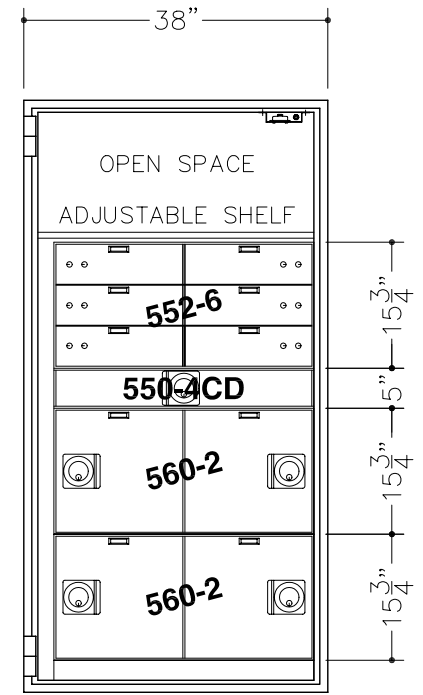

SIZE	DWG NO	DATE	SHEET
A	20109	03.04.2013	2 OF 3

- (2) 10x16 CASH LOCKERS
- (4) 15x16 CASH LOCKERS
- (2) 22x16 CASH LOCKERS
- (1) BASE ASSEMBLY 3"

- (4) 10x16 CASH LOCKERS
- (2) 15x16 CASH LOCKERS
- (1) 22x16 CASH LOCKER
- (1) 31x16 CASH LOCKER
- (1) BASE ASSEMBLY, 3"

- (10) 5x16 TELLER LOCKERS
- (2) 15x16 CASH LOCKERS
- (2) 22x16 CASH LOCKERS
- (1) BASE ASSEMBLY, 3"

- (6) 5x16 TELLER LOCKERS
- (1) CASH DRAWER 4 COMPARTMENT
- (4) 15x16 CASH LOCKERS
- (1) BASE ASSEMBLY, 3"

SIZE	DWG NO	DATE	SHEET
A	20109	03.04.2013	3 OF 3