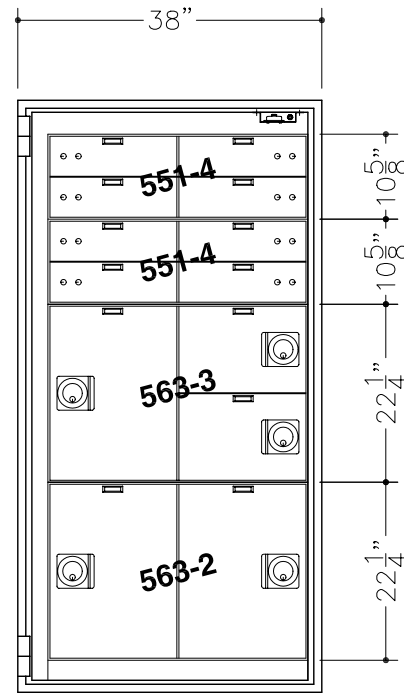

CAUTION!
 ONLY PROFESSIONALS EXPERIENCED AND
 QUALIFIED IN THE INSTALLATION OF SAFES
 SHOULD INSTALL THIS PRODUCT.

ALARM KIT ASSEMBLY
 INCLUDES HEAT RISE &
 DOOR CONTACT SWITCH

NOTES:

1. COMBINATION LOCK WITH SPY-PROOF, KEY LOCKING DIAL & RING.
2. BODY & DOOR ARE TL-15 PLATE SAFE CONSTRUCTION.
3. APPROXIMATE WEIGHT (SAFE ONLY): 2,125 LBS.
4. FINISH: BEIGE
5. MODEL 981-2LS (LEFT SWING SHOWN)
 MODEL 981-2RS (RIGHT SWING OPPOSITE)
6. ONE ADJUSTABLE SHELF PER UNIT.
7. PREPARED FOR 2 OR 3 MOVEMENT TIME LOCK.
8. SET-UP TO RECEIVE 500 SERIES LOCKERS & SAFE DEPOSIT BOXES (24" DEEP). FOR LOCKER INSERT OPTIONS SEE SHEET 2 & 3.

American Vault[®].us

PRODUCT APPLICATION DRAWING
 MOD 981-2 TL-15 PLATE SAFE
 (OD: 74Hx38Wx32D)

SIZE	DWG NO	DATE	SHEET
A	20109	03.04.2013	1 OF 3

- (4) 5x16 TELLER LOCKERS
- (4) 10x16 CASH LOCKERS
- (3) 22x16 CASH LOCKERS
- (1) BASE ASSEMBLY, 3"

- (12) 5x16 TELLER LOCKERS
- (2) 10x16 CASH LOCKERS
- (2) 22x16 CASH LOCKERS
- (1) BASE ASSEMBLY, 3"

- (8) 5x16 TELLER LOCKERS
- (2) 10x16 CASH LOCKERS
- (3) 22x16 CASH LOCKERS
- (1) BASE ASSEMBLY, 3"

- (8) 5x16 TELLER LOCKERS
- (4) 10x16 CASH LOCKERS
- (2) 22x16 CASH LOCKERS
- (1) BASE ASSEMBLY, 3"

SIZE	DWG NO	DATE	SHEET
A	20109	03.04.2013	2 OF 3

- (2) 10x16 CASH LOCKERS
- (4) 15x16 CASH LOCKERS
- (2) 22x16 CASH LOCKERS
- (1) BASE ASSEMBLY 3"

- (4) 10x16 CASH LOCKERS
- (2) 15x16 CASH LOCKERS
- (1) 22x16 CASH LOCKER
- (1) 31x16 CASH LOCKER
- (1) BASE ASSEMBLY, 3"