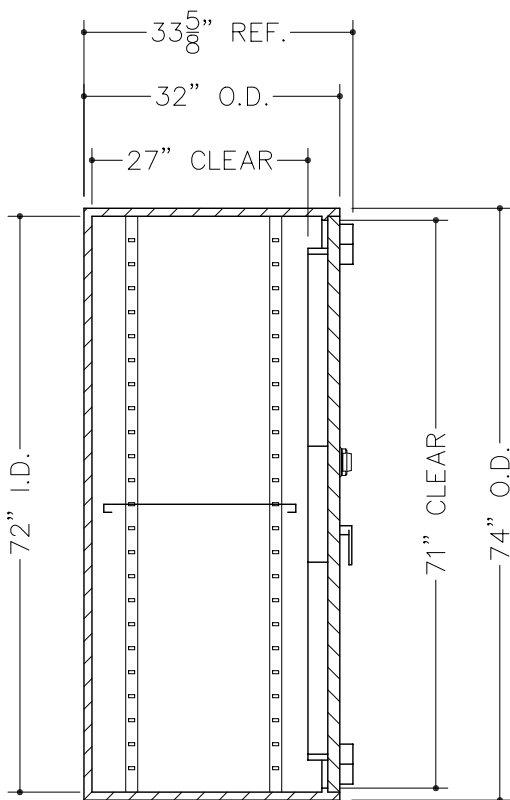

CAUTION!
 ONLY PROFESSIONALS EXPERIENCED AND
 QUALIFIED IN THE INSTALLATION OF SAFES
 SHOULD INSTALL THIS PRODUCT.

ALARM KIT ASSEMBLY
 INCLUDES HEAT RISE &
 DOOR CONTACT SWITCH

NOTES:

1. COMBINATION LOCK WITH SPY-PROOF, KEY LOCKING DIAL & RING.
2. BODY & DOOR ARE TL-15 PLATE SAFE CONSTRUCTION.
3. APPROXIMATE WEIGHT (SAFE ONLY): 2,125 LBS.
4. FINISH: BEIGE
5. MODEL 981-2LS (LEFT SWING SHOWN)
 MODEL 981-2RS (RIGHT SWING OPPOSITE)
6. ONE ADJUSTABLE SHELF PER UNIT.
7. PREPARED FOR 2 OR 3 MOVEMENT TIME LOCK.
8. SET-UP TO RECEIVE 500 SERIES LOCKERS & SAFE DEPOSIT BOXES (24" DEEP). FOR LOCKER INSERT OPTIONS SEE SHEET 2 & 3.

American Vault[®].us

PRODUCT APPLICATION DRAWING
 MOD 981-2 TL-15 PLATE SAFE
 (OD: 74Hx38Wx32D)

SIZE	DWG NO	DATE	SHEET
A	20109	03.04.2013	1 OF 3

- (4) 5x16 TELLER LOCKERS
- (4) 10x16 CASH LOCKERS
- (3) 22x16 CASH LOCKERS
- (1) BASE ASSEMBLY, 3"

- (12) 5x16 TELLER LOCKERS
- (2) 10x16 CASH LOCKERS
- (2) 22x16 CASH LOCKERS
- (1) BASE ASSEMBLY, 3"

- (8) 5x16 TELLER LOCKERS
- (2) 10x16 CASH LOCKERS
- (3) 22x16 CASH LOCKERS
- (1) BASE ASSEMBLY, 3"

- (8) 5x16 TELLER LOCKERS
- (4) 10x16 CASH LOCKERS
- (2) 22x16 CASH LOCKERS
- (1) BASE ASSEMBLY, 3"

- (10) 5x16 TELLER LOCKERS
- (2) 15x16 CASH LOCKERS
- (2) 22x16 CASH LOCKERS
- (1) BASE ASSEMBLY, 3"

- (6) 5x16 TELLER LOCKERS
- (1) CASH DRAWER 4 COMPARTMENT
- (4) 15x16 CASH LOCKERS
- (1) BASE ASSEMBLY, 3"