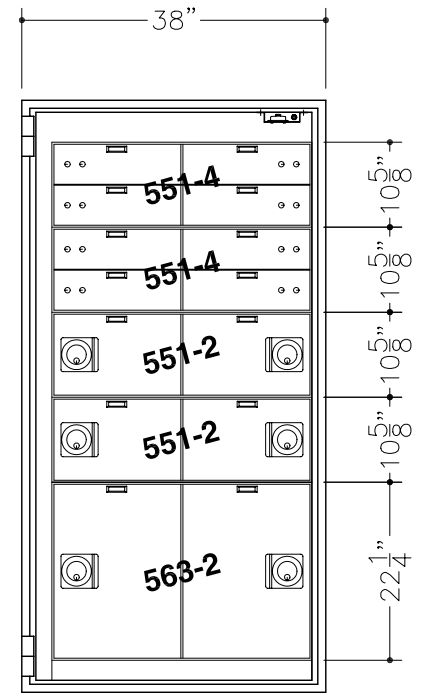

CAUTION!
 ONLY PROFESSIONALS EXPERIENCED AND
 QUALIFIED IN THE INSTALLATION OF SAFES
 SHOULD INSTALL THIS PRODUCT.

ALARM KIT ASSEMBLY
 INCLUDES HEAT RISE &
 DOOR CONTACT SWITCH

NOTES:

1. COMBINATION LOCK WITH SPY-PROOF, KEY LOCKING DIAL & RING.
2. BODY & DOOR ARE TL-15 PLATE SAFE CONSTRUCTION.
3. APPROXIMATE WEIGHT (SAFE ONLY): 2,125 LBS.
4. FINISH: BEIGE
5. MODEL 981-2LS (LEFT SWING SHOWN)
 MODEL 981-2RS (RIGHT SWING OPPOSITE)
6. ONE ADJUSTABLE SHELF PER UNIT.
7. PREPARED FOR 2 OR 3 MOVEMENT TIME LOCK.
8. SET-UP TO RECEIVE 500 SERIES LOCKERS & SAFE DEPOSIT BOXES (24" DEEP). FOR LOCKER INSERT OPTIONS SEE SHEET 2 & 3.

American Vault[®].us

PRODUCT APPLICATION DRAWING
 MOD 981-2 TL-15 PLATE SAFE
 (OD: 74Hx38Wx32D)

SIZE	DWG NO	DATE	SHEET
A	20109	03.04.2013	1 OF 3

- (4) 5x16 TELLER LOCKERS
- (4) 10x16 CASH LOCKERS
- (3) 22x16 CASH LOCKERS
- (1) BASE ASSEMBLY, 3"

- (12) 5x16 TELLER LOCKERS
- (2) 10x16 CASH LOCKERS
- (2) 22x16 CASH LOCKERS
- (1) BASE ASSEMBLY, 3"

- (8) 5x16 TELLER LOCKERS
- (2) 10x16 CASH LOCKERS
- (3) 22x16 CASH LOCKERS
- (1) BASE ASSEMBLY, 3"

- (8) 5x16 TELLER LOCKERS
- (4) 10x16 CASH LOCKERS
- (2) 22x16 CASH LOCKERS
- (1) BASE ASSEMBLY, 3"

SIZE	DWG NO	DATE	SHEET
A	20109	03.04.2013	2 OF 3

- (2) 10x16 CASH LOCKERS
- (4) 15x16 CASH LOCKERS
- (2) 22x16 CASH LOCKERS
- (1) BASE ASSEMBLY 3"

- (4) 10x16 CASH LOCKERS
- (2) 15x16 CASH LOCKERS
- (1) 22x16 CASH LOCKER
- (1) 31x16 CASH LOCKER
- (1) BASE ASSEMBLY, 3"