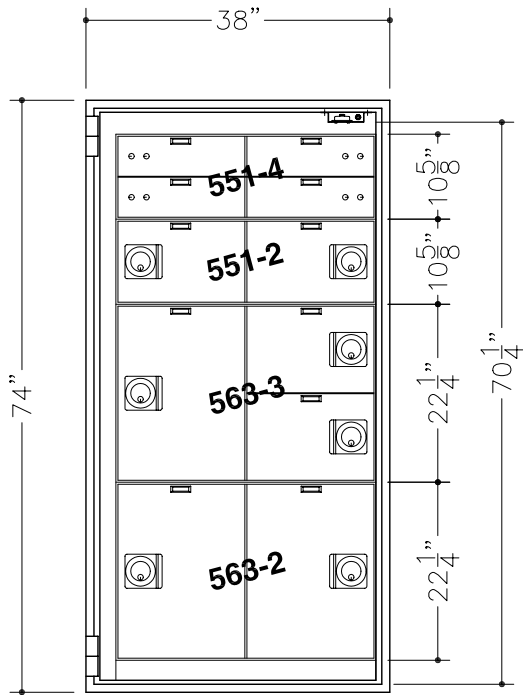

CAUTION!
 ONLY PROFESSIONALS EXPERIENCED AND
 QUALIFIED IN THE INSTALLATION OF SAFES
 SHOULD INSTALL THIS PRODUCT.

ALARM KIT ASSEMBLY
 INCLUDES HEAT RISE &
 DOOR CONTACT SWITCH

NOTES:

1. COMBINATION LOCK WITH SPY-PROOF, KEY LOCKING DIAL & RING.
2. BODY & DOOR ARE TL-15 PLATE SAFE CONSTRUCTION.
3. APPROXIMATE WEIGHT (SAFE ONLY): 2,125 LBS.
4. FINISH: BEIGE
5. MODEL 981-2LS (LEFT SWING SHOWN)
 MODEL 981-2RS (RIGHT SWING OPPOSITE)
6. ONE ADJUSTABLE SHELF PER UNIT.
7. PREPARED FOR 2 OR 3 MOVEMENT TIME LOCK.
8. SET-UP TO RECEIVE 500 SERIES LOCKERS & SAFE DEPOSIT BOXES (24" DEEP). FOR LOCKER INSERT OPTIONS SEE SHEET 2 & 3.

American Vault[®].us

PRODUCT APPLICATION DRAWING
 MOD 981-2 TL-15 PLATE SAFE
 (OD: 74Hx38Wx32D)

SIZE	DWG NO	DATE	SHEET
A	20109	03.04.2013	1 OF 3

- (4) 5x16 TELLER LOCKERS
- (4) 10x16 CASH LOCKERS
- (3) 22x16 CASH LOCKERS
- (1) BASE ASSEMBLY, 3"

- (12) 5x16 TELLER LOCKERS
- (2) 10x16 CASH LOCKERS
- (2) 22x16 CASH LOCKERS
- (1) BASE ASSEMBLY, 3"

- (8) 5x16 TELLER LOCKERS
- (2) 10x16 CASH LOCKERS
- (3) 22x16 CASH LOCKERS
- (1) BASE ASSEMBLY, 3"

- (8) 5x16 TELLER LOCKERS
- (4) 10x16 CASH LOCKERS
- (2) 22x16 CASH LOCKERS
- (1) BASE ASSEMBLY, 3"

- (10) 5x16 TELLER LOCKERS
- (2) 15x16 CASH LOCKERS
- (2) 22x16 CASH LOCKERS
- (1) BASE ASSEMBLY, 3"

- (6) 5x16 TELLER LOCKERS
- (1) CASH DRAWER 4 COMPARTMENT
- (4) 15x16 CASH LOCKERS
- (1) BASE ASSEMBLY, 3"