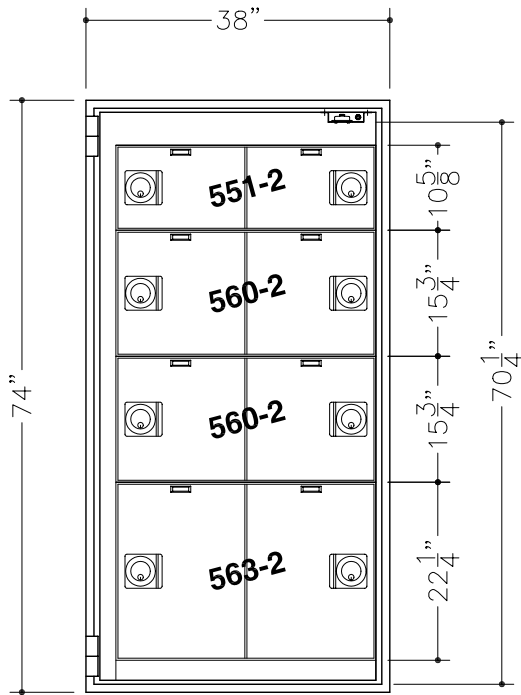

- (12) 5x16 TELLER LOCKERS
- (2) 10x16 CASH LOCKERS
- (2) 22x16 CASH LOCKERS
- (1) BASE ASSEMBLY, 3"

- (8) 5x16 TELLER LOCKERS
- (2) 10x16 CASH LOCKERS
- (3) 22x16 CASH LOCKERS
- (1) BASE ASSEMBLY, 3"

- (8) 5x16 TELLER LOCKERS
- (4) 10x16 CASH LOCKERS
- (2) 22x16 CASH LOCKERS
- (1) BASE ASSEMBLY, 3"

CAUTION!
 ONLY PROFESSIONALS EXPERIENCED AND
 QUALIFIED IN THE INSTALLATION OF SAFES
 SHOULD INSTALL THIS PRODUCT.

American Vault[®].us

PRODUCT APPLICATION DRAWING
 MOD 981-2 TL-15 PLATE SAFE
 (OD: 74Hx38Wx32D)

SIZE	DWG NO	DATE	SHEET
A	20109	03.04.2013	2 OF 3

- (2) 10x16 CASH LOCKERS
- (4) 15x16 CASH LOCKERS
- (2) 22x16 CASH LOCKERS
- (1) BASE ASSEMBLY 3"

- (4) 10x16 CASH LOCKERS
- (2) 15x16 CASH LOCKERS
- (1) 22x16 CASH LOCKER
- (1) 31x16 CASH LOCKER
- (1) BASE ASSEMBLY, 3"