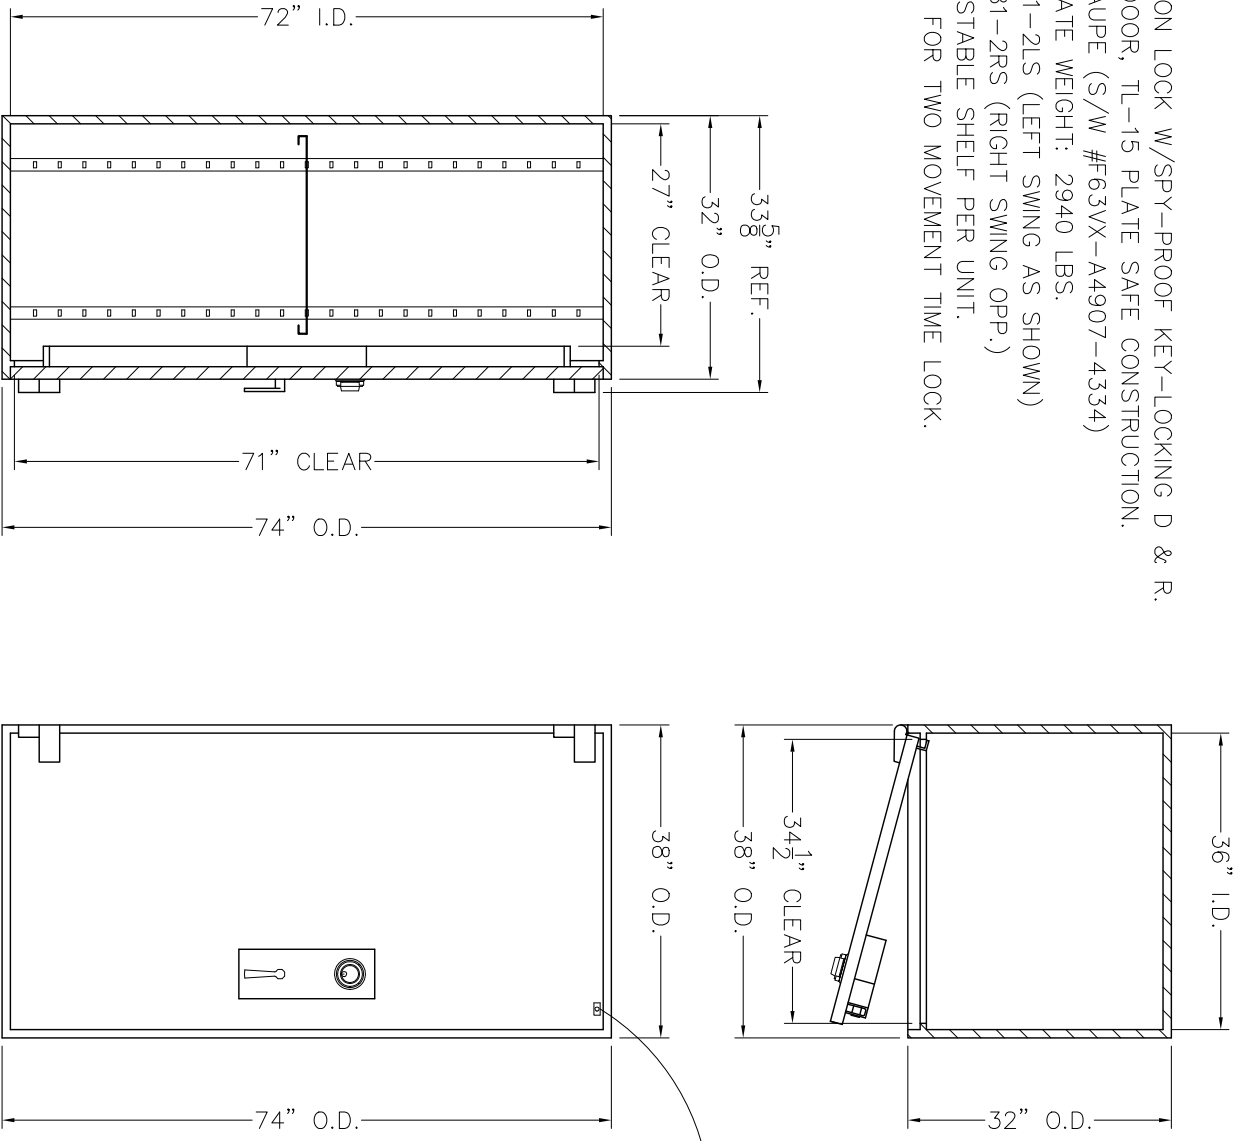

- NOTES:
1. COMBINATION LOCK W/SPY-PROOF KEY-LOCKING D & R.
 2. BODY & DOOR, TL-15 PLATE SAFE CONSTRUCTION.
 3. FINISH: TAUPE (S/W #F63VX-A4907-4334)
 4. APPROXIMATE WEIGHT: 2940 LBS.
 5. MODEL 981-2LS (LEFT SWING AS SHOWN)
 6. MODEL 981-2RS (RIGHT SWING OPP.)
 7. ONE ADJUSTABLE SHELF PER UNIT.

SIZE	DWG. NO.	DATE	SCALE
B	20109	11.20.03	NONE

SHEET 1 of 3

MODEL 981-2(4/7)

- (4) 5x16 TELLER LOCKERS
- (4) 10x16 CASH LOCKERS
- (3) 22x16 CASH LOCKERS
- (1) BASE ASSY, 3"

MODEL 981-2(6/6)

- (6) 5x16 TELLER LOCKERS
- (4) 15x16 CASH LOCKERS
- (2) 22x16 CASH LOCKERS

MODEL 981-2(8/5)

- (8) 5x16 TELLER LOCKERS
- (2) 10x16 CASH LOCKERS
- (3) 22x16 CASH LOCKERS
- (1) BASE ASSY, 3"

MODEL 981-2(8/6)

- (8) 5x16 TELLER LOCKERS
- (4) 10x16 CASH LOCKERS
- (2) 22x16 CASH LOCKERS
- (1) BASE ASSY, 3"

SIZE	DWG. NO.	DATE	SCALE
B	20109	11.20.03	NONE
			SHEET 3 of 3