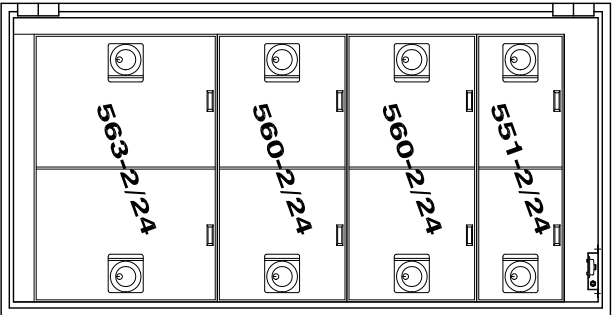

MODEL 981-2(8/5)

- (8) 5x16 TELLER LOCKERS
- (2) 10x16 CASH LOCKERS
- (3) 22x16 CASH LOCKERS
- (1) BASE ASSY, 3"

MODEL 981-2(8/6)

- (8) 5x16 TELLER LOCKERS
- (4) 10x16 CASH LOCKERS
- (2) 22x16 CASH LOCKERS
- (1) BASE ASSY, 3"

CAUTION!
ONLY PROFESSIONALS EXPERIENCED
AND QUALIFIED IN THE INSTALLATION
OF SAFES SHOULD INSTALL THIS
PRODUCT.

American
Vault®
 Waco, Texas

DESCRIPTION

PRODUCT APPLICATION DRAWING
 981 SERIES PLATE SAFE, TL-15
 MODEL 981-2 (74Hx38Wx32D)

SIZE	DWG. NO.	DATE	SCALE
B	20109	11.20.03	NONE
			SHEET 2 of 3

- MODEL 981-2(0/8)B**
- (2) 10x16 CASH LOCKERS
 - (4) 15x16 CASH LOCKERS
 - (2) 22x16 CASH LOCKERS
 - (1) BASE ASSY, 3"

- MODEL 981-2(0/8)A**
- (4) 10x16 CASH LOCKERS
 - (2) 15x16 CASH LOCKERS
 - (1) 22x16 CASH LOCKER
 - (1) 31x16 CASH LOCKER
 - (1) BASE ASSY, 3"