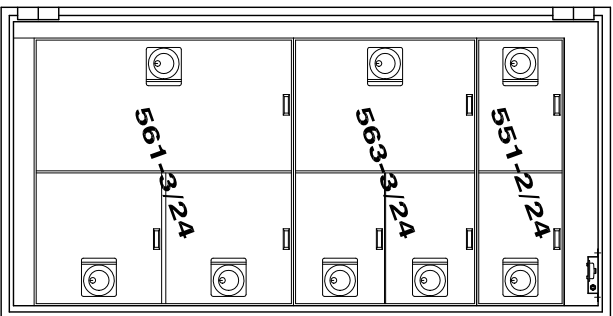

MODEL 981-2(8/5)

- (8) 5x16 TELLER LOCKERS
- (2) 10x16 CASH LOCKERS
- (3) 22x16 CASH LOCKERS
- (1) BASE ASSY, 3"

MODEL 981-2(8/6)

- (8) 5x16 TELLER LOCKERS
- (4) 10x16 CASH LOCKERS
- (2) 22x16 CASH LOCKERS
- (1) BASE ASSY, 3"

CAUTION!
ONLY PROFESSIONALS EXPERIENCED
AND QUALIFIED IN THE INSTALLATION
OF SAFES SHOULD INSTALL THIS
PRODUCT.

American
Vault®
 Waco, Texas

DESCRIPTION

PRODUCT APPLICATION DRAWING
 981 SERIES PLATE SAFE, TL-15
 MODEL 981-2 (74Hx38Wx32D)

SIZE	DWG. NO.	DATE	SCALE
B	20109	11.20.03	NONE
			SHEET 2 of 3

- MODEL 981-2(0/8)B**
- (2) 10x16 CASH LOCKERS
 - (4) 15x16 CASH LOCKERS
 - (2) 22x16 CASH LOCKERS
 - (1) BASE ASSY, 3"

- MODEL 981-2(0/8)A**
- (4) 10x16 CASH LOCKERS
 - (2) 15x16 CASH LOCKERS
 - (1) 22x16 CASH LOCKER
 - (1) 31x16 CASH LOCKER
 - (1) BASE ASSY, 3"