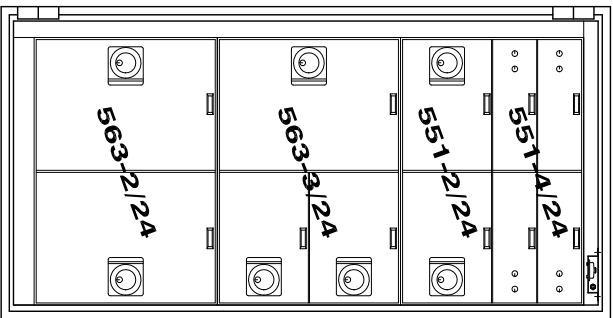

- NOTES:
1. COMBINATION LOCK W/SPY-PROOF KEY-LOCKING D & R.
 2. BODY & DOOR, TL-15 PLATE SAFE CONSTRUCTION.
 3. FINISH: TAUPE (S/W #F63VX-A4907-4334)
 4. APPROXIMATE WEIGHT: 2940 LBS.
 5. MODEL 981-2LS (LEFT SWING AS SHOWN)
 6. MODEL 981-2RS (RIGHT SWING OPP.)
 7. ONE ADJUSTABLE SHELF PER UNIT.

CAUTION!
**ONLY PROFESSIONALS EXPERIENCED
 AND QUALIFIED IN THE INSTALLATION
 OF SAFES SHOULD INSTALL THIS
 PRODUCT.**

ALARM CONTACT SWITCH

American Vault
 Waco, Texas

DESCRIPTION
 PRODUCT APPLICATION DRAWING
 981 SERIES PLATE SAFE, TL-15
 MODEL 981-2 (74Hx38WX32D)

SIZE	DWG. NO.	DATE	SCALE
B	20109	11.20.03	NONE

SHEET 1 of 3

MODEL 981-2(4/7)

- (4) 5x16 TELLER LOCKERS
- (4) 10x16 CASH LOCKERS
- (3) 22x16 CASH LOCKERS
- (1) BASE ASSY, 3"

MODEL 981-2(6/6)

- (6) 5x16 TELLER LOCKERS
- (4) 15x16 CASH LOCKERS
- (2) 22x16 CASH LOCKERS

MODEL 981-2(8/5)

- (8) 5x16 TELLER LOCKERS
- (2) 10x16 CASH LOCKERS
- (3) 22x16 CASH LOCKERS
- (1) BASE ASSY, 3"

MODEL 981-2(8/6)

- (8) 5x16 TELLER LOCKERS
- (4) 10x16 CASH LOCKERS
- (2) 22x16 CASH LOCKERS
- (1) BASE ASSY, 3"