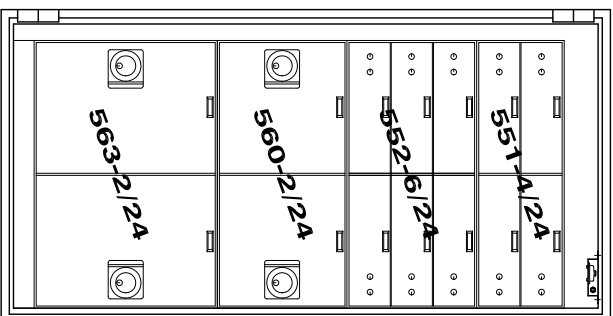

CAUTION!
ONLY PROFESSIONALS EXPERIENCED
AND QUALIFIED IN THE INSTALLATION
OF SAFES SHOULD INSTALL THIS
PRODUCT.

American
Vault®
 Waco, Texas

DESCRIPTION

PRODUCT APPLICATION DRAWING
 981 SERIES PLATE SAFE, TL-15
 MODEL 981-2 (74Hx38Wx32D)

SIZE	DWG. NO.	DATE	SCALE
B	20109	11.20.03	NONE
			SHEET 2 of 3

- MODEL 981-2(0/8)B**
- (2) 10x16 CASH LOCKERS
 - (4) 15x16 CASH LOCKERS
 - (2) 22x16 CASH LOCKERS
 - (1) BASE ASSY, 3"

- MODEL 981-2(0/8)A**
- (4) 10x16 CASH LOCKERS
 - (2) 15x16 CASH LOCKERS
 - (1) 22x16 CASH LOCKER
 - (1) 31x16 CASH LOCKER
 - (1) BASE ASSY, 3"