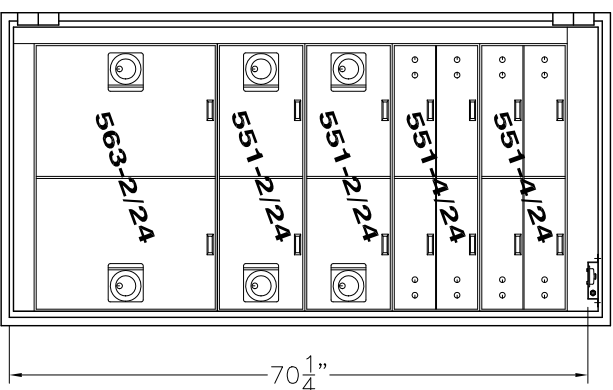

SIZE	DWG. NO.	DATE	SCALE
B	20109	11.20.03	NONE

SHEET 1 of 3

MODEL 981-2(4/7)

- (4) 5x16 TELLER LOCKERS
- (4) 10x16 CASH LOCKERS
- (3) 22x16 CASH LOCKERS
- (1) BASE ASSY, 3"

MODEL 981-2(6/6)

- (6) 5x16 TELLER LOCKERS
- (4) 15x16 CASH LOCKERS
- (2) 22x16 CASH LOCKERS

MODEL 981-2(8/5)

- (8) 5x16 TELLER LOCKERS
- (2) 10x16 CASH LOCKERS
- (3) 22x16 CASH LOCKERS
- (1) BASE ASSY, 3"

MODEL 981-2(8/6)

- (8) 5x16 TELLER LOCKERS
- (4) 10x16 CASH LOCKERS
- (2) 22x16 CASH LOCKERS
- (1) BASE ASSY, 3"