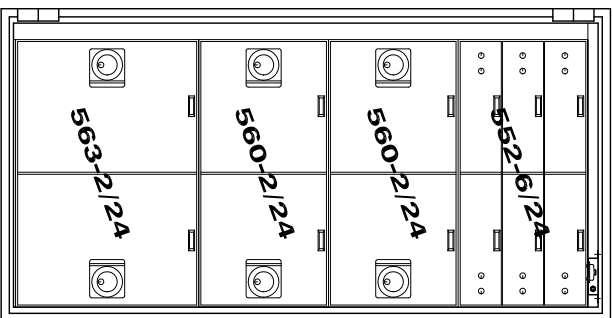

- NOTES:
1. COMBINATION LOCK W/SPY-PROOF KEY-LOCKING D & R.
 2. BODY & DOOR, TL-15 PLATE SAFE CONSTRUCTION.
 3. FINISH: TAUPE (S/W #F63VX-A4907-4334)
 4. APPROXIMATE WEIGHT: 2940 LBS.
 5. MODEL 981-2LS (LEFT SWING AS SHOWN)
 6. MODEL 981-2RS (RIGHT SWING OPP.)
 7. ONE ADJUSTABLE SHELF PER UNIT.

CAUTION!
**ONLY PROFESSIONALS EXPERIENCED
 AND QUALIFIED IN THE INSTALLATION
 OF SAFES SHOULD INSTALL THIS
 PRODUCT.**

ALARM CONTACT SWITCH

American Vault
 Waco, Texas

DESCRIPTION
 PRODUCT APPLICATION DRAWING
 981 SERIES PLATE SAFE, TL-15
 MODEL 981-2 (74Hx38WX32D)

SIZE	DWG. NO.	DATE	SCALE
B	20109	11.20.03	NONE

SHEET 1 of 3

MODEL 981-2(4/7)

- (4) 5x16 TELLER LOCKERS
- (4) 10x16 CASH LOCKERS
- (3) 22x16 CASH LOCKERS
- (1) BASE ASSY, 3"

MODEL 981-2(6/6)

- (6) 5x16 TELLER LOCKERS
- (4) 15x16 CASH LOCKERS
- (2) 22x16 CASH LOCKERS

MODEL 981-2(8/5)

- (8) 5x16 TELLER LOCKERS
- (2) 10x16 CASH LOCKERS
- (3) 22x16 CASH LOCKERS
- (1) BASE ASSY, 3"

MODEL 981-2(8/6)

- (8) 5x16 TELLER LOCKERS
- (4) 10x16 CASH LOCKERS
- (2) 22x16 CASH LOCKERS
- (1) BASE ASSY, 3"