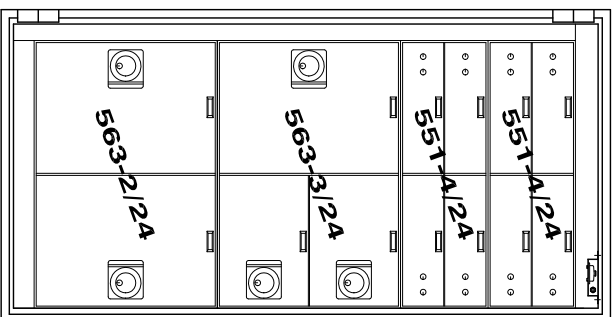

SIZE	DWG. NO.	DATE	SCALE
B	20109	11.20.03	NONE

SHEET 1 of 3

MODEL 981-2(4/7)

- (4) 5x16 TELLER LOCKERS
- (4) 10x16 CASH LOCKERS
- (3) 22x16 CASH LOCKERS
- (1) BASE ASSY, 3"

MODEL 981-2(6/6)

- (6) 5x16 TELLER LOCKERS
- (4) 15x16 CASH LOCKERS
- (2) 22x16 CASH LOCKERS

MODEL 981-2(8/5)

- (8) 5x16 TELLER LOCKERS
- (2) 10x16 CASH LOCKERS
- (3) 22x16 CASH LOCKERS
- (1) BASE ASSY, 3"

MODEL 981-2(8/6)

- (8) 5x16 TELLER LOCKERS
- (4) 10x16 CASH LOCKERS
- (2) 22x16 CASH LOCKERS
- (1) BASE ASSY, 3"