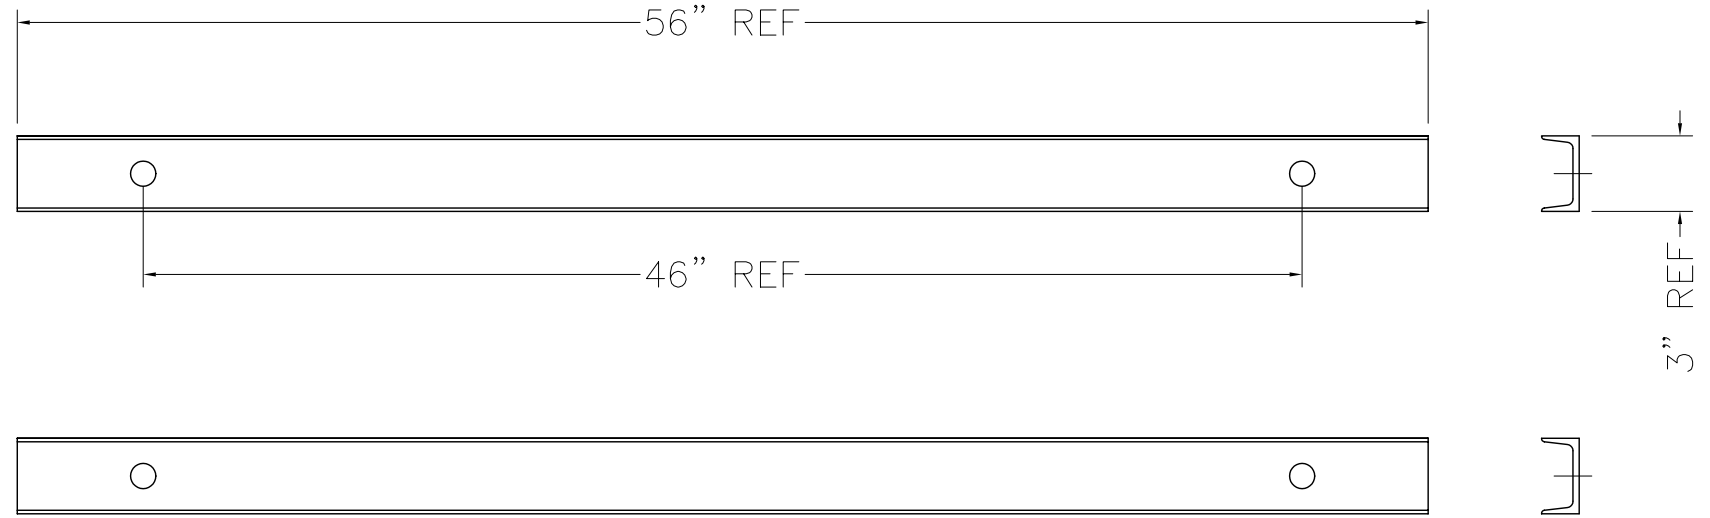

INTERIOR ELEVATION

EXTERIOR ELEVATION

INSTALLED VIEW (SHOWN FOR REFERENCE ONLY)

INSTALL/SAFETY BAR

P/N 102-9939 (2 REQ'D)

LIFT SWIVEL, 3/4" T-12

P/N 9040-0002 (2 REQ'D)

COIL BOLT, 3/4 x 4

P/N 9040-0006 (6 REQ'D)

CAUTION!
ONLY PROFESSIONALS EXPERIENCED
AND QUALIFIED IN THE INSTALLATION
OF MODULAR VAULTS AND VAULT
DOORS SHOULD INSTALL THIS
PRODUCT.

DO NOT SCALE

PRODUCT APPLICATION DRAWING
 100 SERIES VAULT DOOR INSTALL KIT
 P/N 102-2200

SIZE	DWG NO	DATE	SHEET
B	20115	01.01.2012	1 OF 1