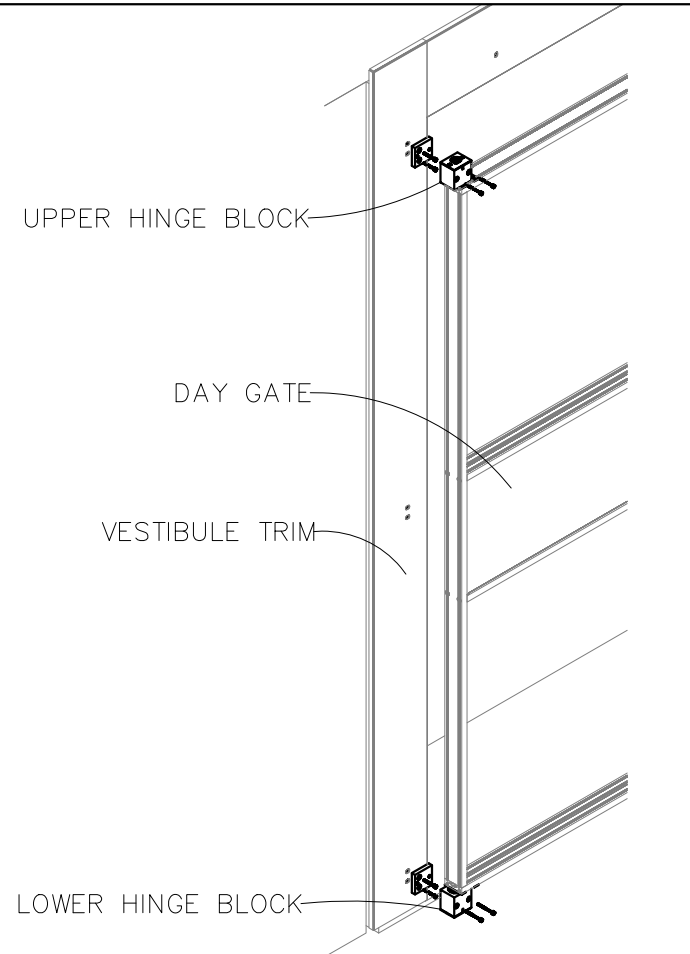

DESCRIPTION  
 KIT REPLACES EXISTING 100 SERIES  
 DAY GATE HINGES. INCORPORATES  
 TORSION SPRINGS FOR  
 SELF-CLOSING DAY GATE.

LEFT SWING GATE AS  
 VIEWED FROM VAULT INTERIOR

**American**  
**vault.us**

PRODUCT APPLICATION DRAWING  
 KIT, AUTO-CLOSE HINGE SET  
 100 SERIES DAY GATE

SIZE	DWG NO	DATE	SHEET
<b>A</b>	20152	03.04.2013	1 OF 1